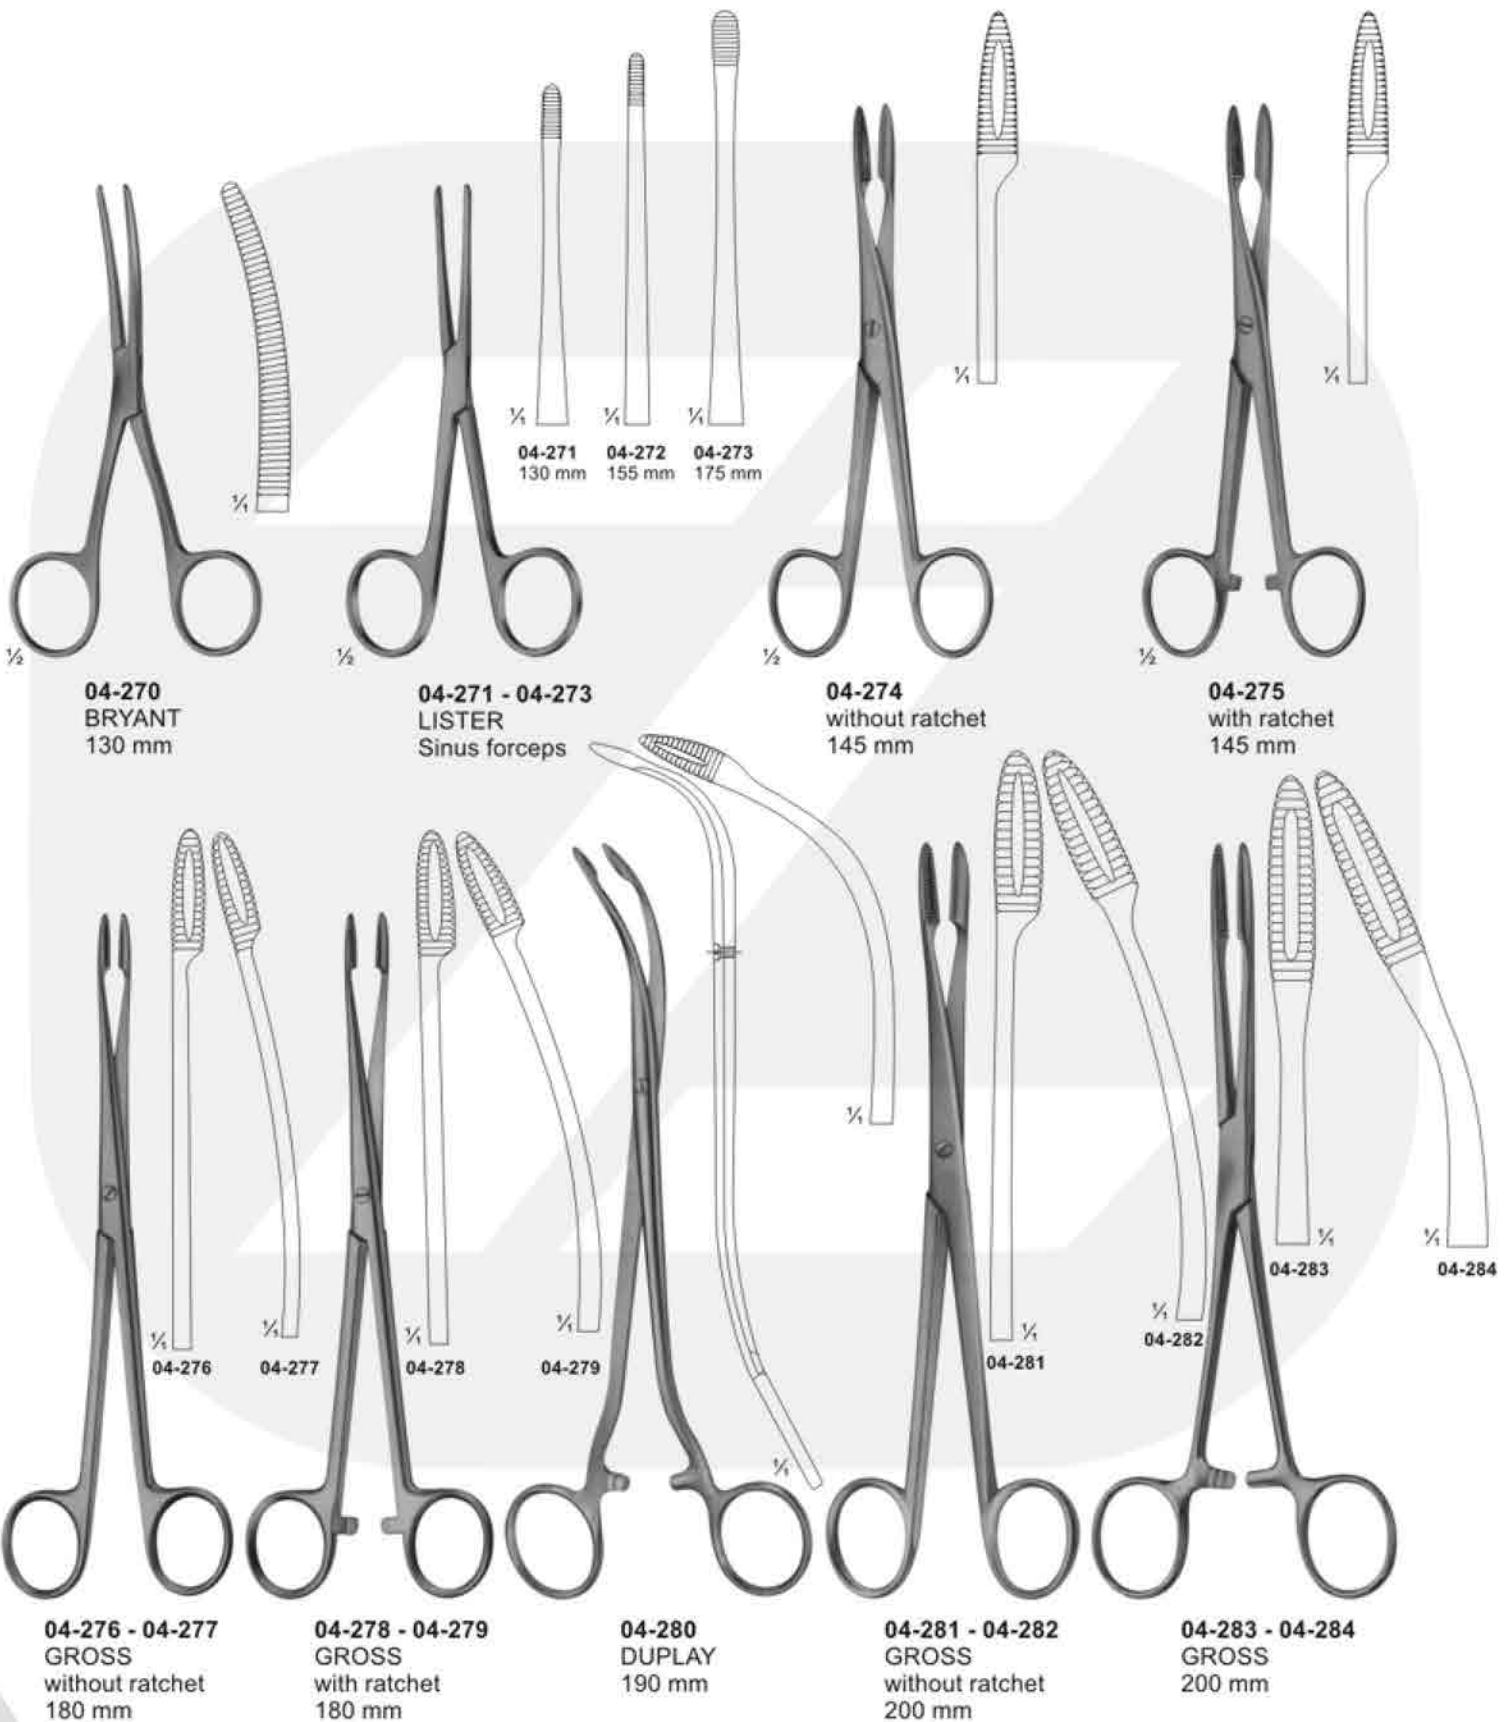

Zolarex
INTERNATIONAL

www.zolarexinel.com

**SURGICAL
INSTRUMENTS**

Sponge and Dressing Forceps

Dressing-, Sponge holding-, Organ- and Tissue Grasping Forceps

Dressing, Sponge holding, Organ and Tissue Grasping Forceps

04-293

04-294

1/2
04-293 - 04-294
FOERSTER-BALLENGER
180 mm

04-295
180 mm

04-296
250 mm

1/2
04-295 - 04-296
RAMPLEY

04-297
Smooth Jaws

04-298
Smooth Jaws

04-299
Serrated Jaws

04-300
Serrated Jaws

1/4

1/2
04-297 - 04-300
FOERSTER-BALLENGER
240 mm

04-301
PENNINGTON
155 mm

Intestinal Grasping Forceps

Artery Traction - and Tissue Grasping Forceps

04-311
CHAPUT
 2 x 3 teeth
 125 mm

04-312
BABY-ALLIS
 4 x 5 teeth
 130 mm

04-313
BOYS-ALLIS
 5 x 6 teeth sharp
 155 mm

04-314
ALLIS
 5 x 6 teeth
 155 mm

04-315
LAHEY
 155 mm

04-316
LAHEY
 155 mm

04-317
BRAUN
 155 mm

04-318
MUSEUX
 200 mm

Towel Clamps