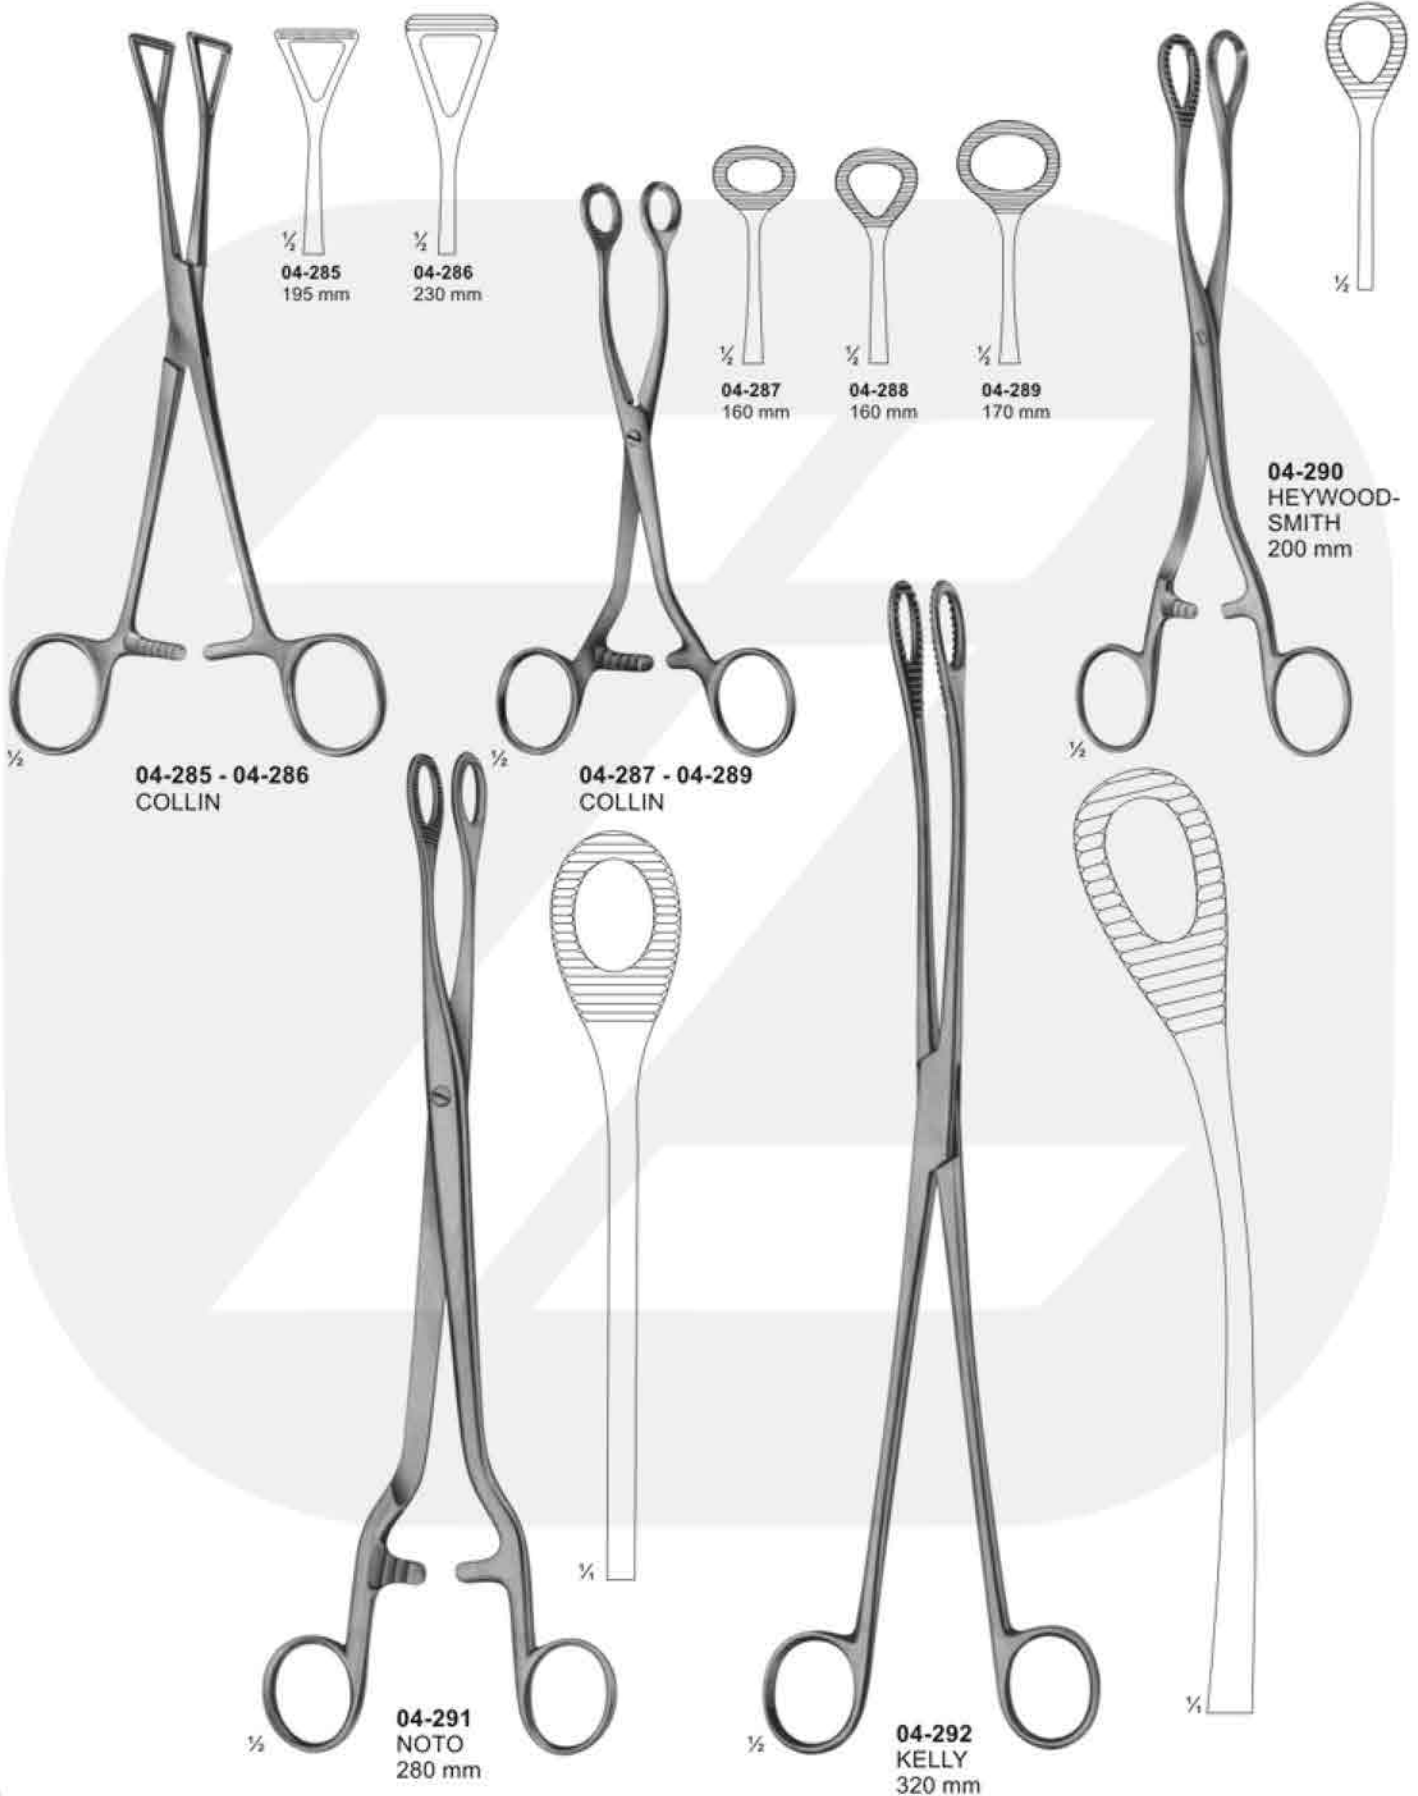

Zolarex
INTERNATIONAL

www.zolarexinel.com

**SURGICAL
INSTRUMENTS**

Sponge and Dressing Forceps

Dressing-, Sponge holding-, Organ- and Tissue Grasping Forceps

Dressing, Sponge holding, Organ and Tissue Grasping Forceps

04-293

04-294

1/2
04-293 - 04-294
FOERSTER-BALLENGER
180 mm

04-295
180 mm

04-296
250 mm

1/2
04-295 - 04-296
RAMPLEY

04-297
Smooth Jaws

04-298
Smooth Jaws

04-299
Serrated Jaws

04-300
Serrated Jaws

1/4

1/2
04-297 - 04-300
FOERSTER-BALLENGER
240 mm

04-301
PENNINGTON
155 mm

Intestinal Grasping Forceps

Artery Traction - and Tissue Grasping Forceps

04-311
CHAPUT
 2 x 3 teeth
 125 mm

04-312
BABY-ALLIS
 4 x 5 teeth
 130 mm

04-313
BOYS-ALLIS
 5 x 6 teeth sharp
 155 mm

04-314
ALLIS
 5 x 6 teeth
 155 mm

04-315
LAHEY
 155 mm

04-316
LAHEY
 155 mm

04-317
BRAUN
 155 mm

04-318
MUSEUX
 200 mm

Towel Clamps