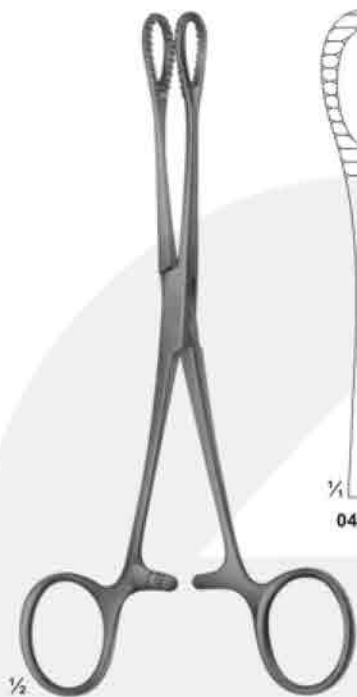

Zolarex
INTERNATIONAL

www.zolarexinel.com

**SURGICAL
INSTRUMENTS**

Sponge and Dressing Forceps

Dressing-, Sponge holding-, Organ- and Tissue Grasping Forceps

Dressing, Sponge holding, Organ and Tissue Grasping Forceps

04-293

04-294

1/2
04-293 - 04-294
FOERSTER-BALLENGER
180 mm

04-295
180 mm

04-296
250 mm

1/2
04-295 - 04-296
RAMPLEY

04-297
Smooth Jaws

04-298
Smooth Jaws

04-299
Serrated Jaws

04-300
Serrated Jaws

1/4

1/2
04-297 - 04-300
FOERSTER-BALLENGER
240 mm

04-301
PENNINGTON
155 mm

Intestinal Grasping Forceps

Artery Traction - and Tissue Grasping Forceps

04-311
CHAPUT
 2 x 3 teeth
 125 mm

04-312
BABY-ALLIS
 4 x 5 teeth
 130 mm

04-313
BOYS-ALLIS
 5 x 6 teeth sharp
 155 mm

04-314
ALLIS
 5 x 6 teeth
 155 mm

04-315
LAHEY
 155 mm

04-316
LAHEY
 155 mm

04-317
BRAUN
 155 mm

04-318
MUSEUX
 200 mm

Towel Clamps