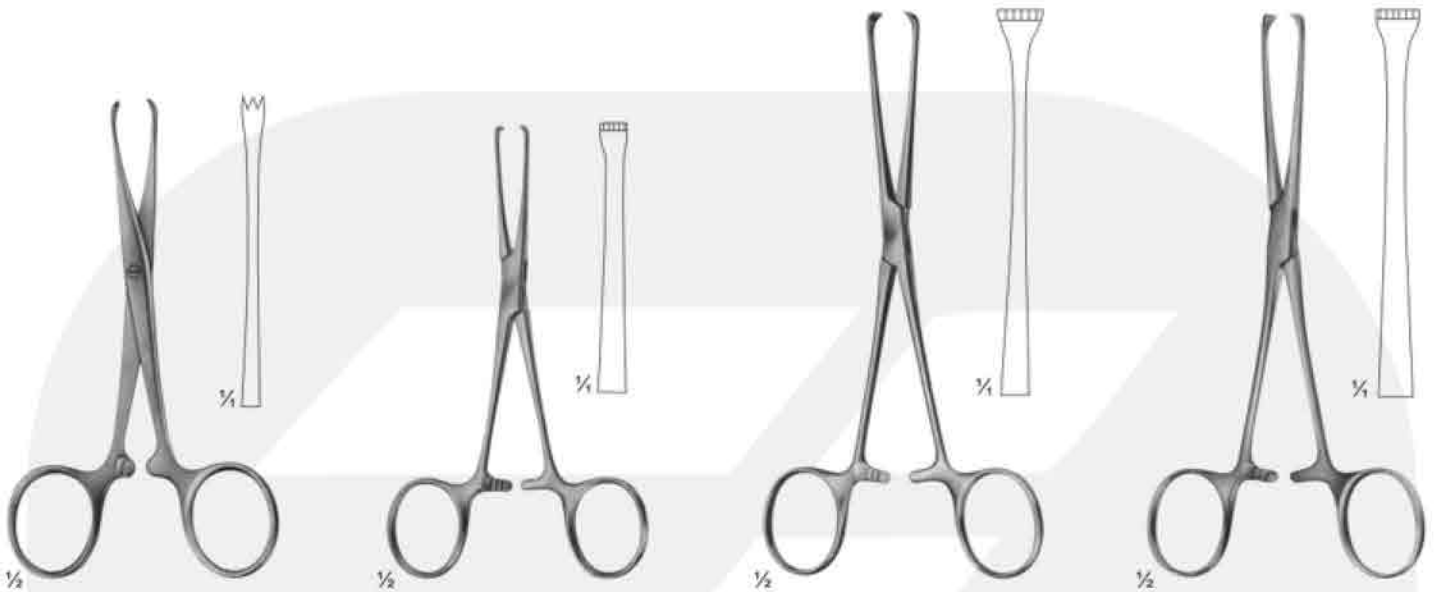

04-293

04-294

1/2
04-293 - 04-294
FOERSTER-BALLENGER
180 mm

04-295
180 mm

04-296
250 mm

1/2
04-295 - 04-296
RAMPLEY

04-297
Smooth Jaws

04-298
Smooth Jaws

04-299
Serrated Jaws

04-300
Serrated Jaws

1/4

1/2
04-297 - 04-300
FOERSTER-BALLENGER
240 mm

04-301
PENNINGTON
155 mm

Intestinal Grasping Forceps

Artery Traction - and Tissue Grasping Forceps

04-311
CHAPUT
 2 x 3 teeth
 125 mm

04-312
BABY-ALLIS
 4 x 5 teeth
 130 mm

04-313
BOYS-ALLIS
 5 x 6 teeth sharp
 155 mm

04-314
ALLIS
 5 x 6 teeth
 155 mm

04-315
LAHEY
 155 mm

04-316
LAHEY
 155 mm

04-317
BRAUN
 155 mm

04-318
MUSEUX
 200 mm

Towel Clamps