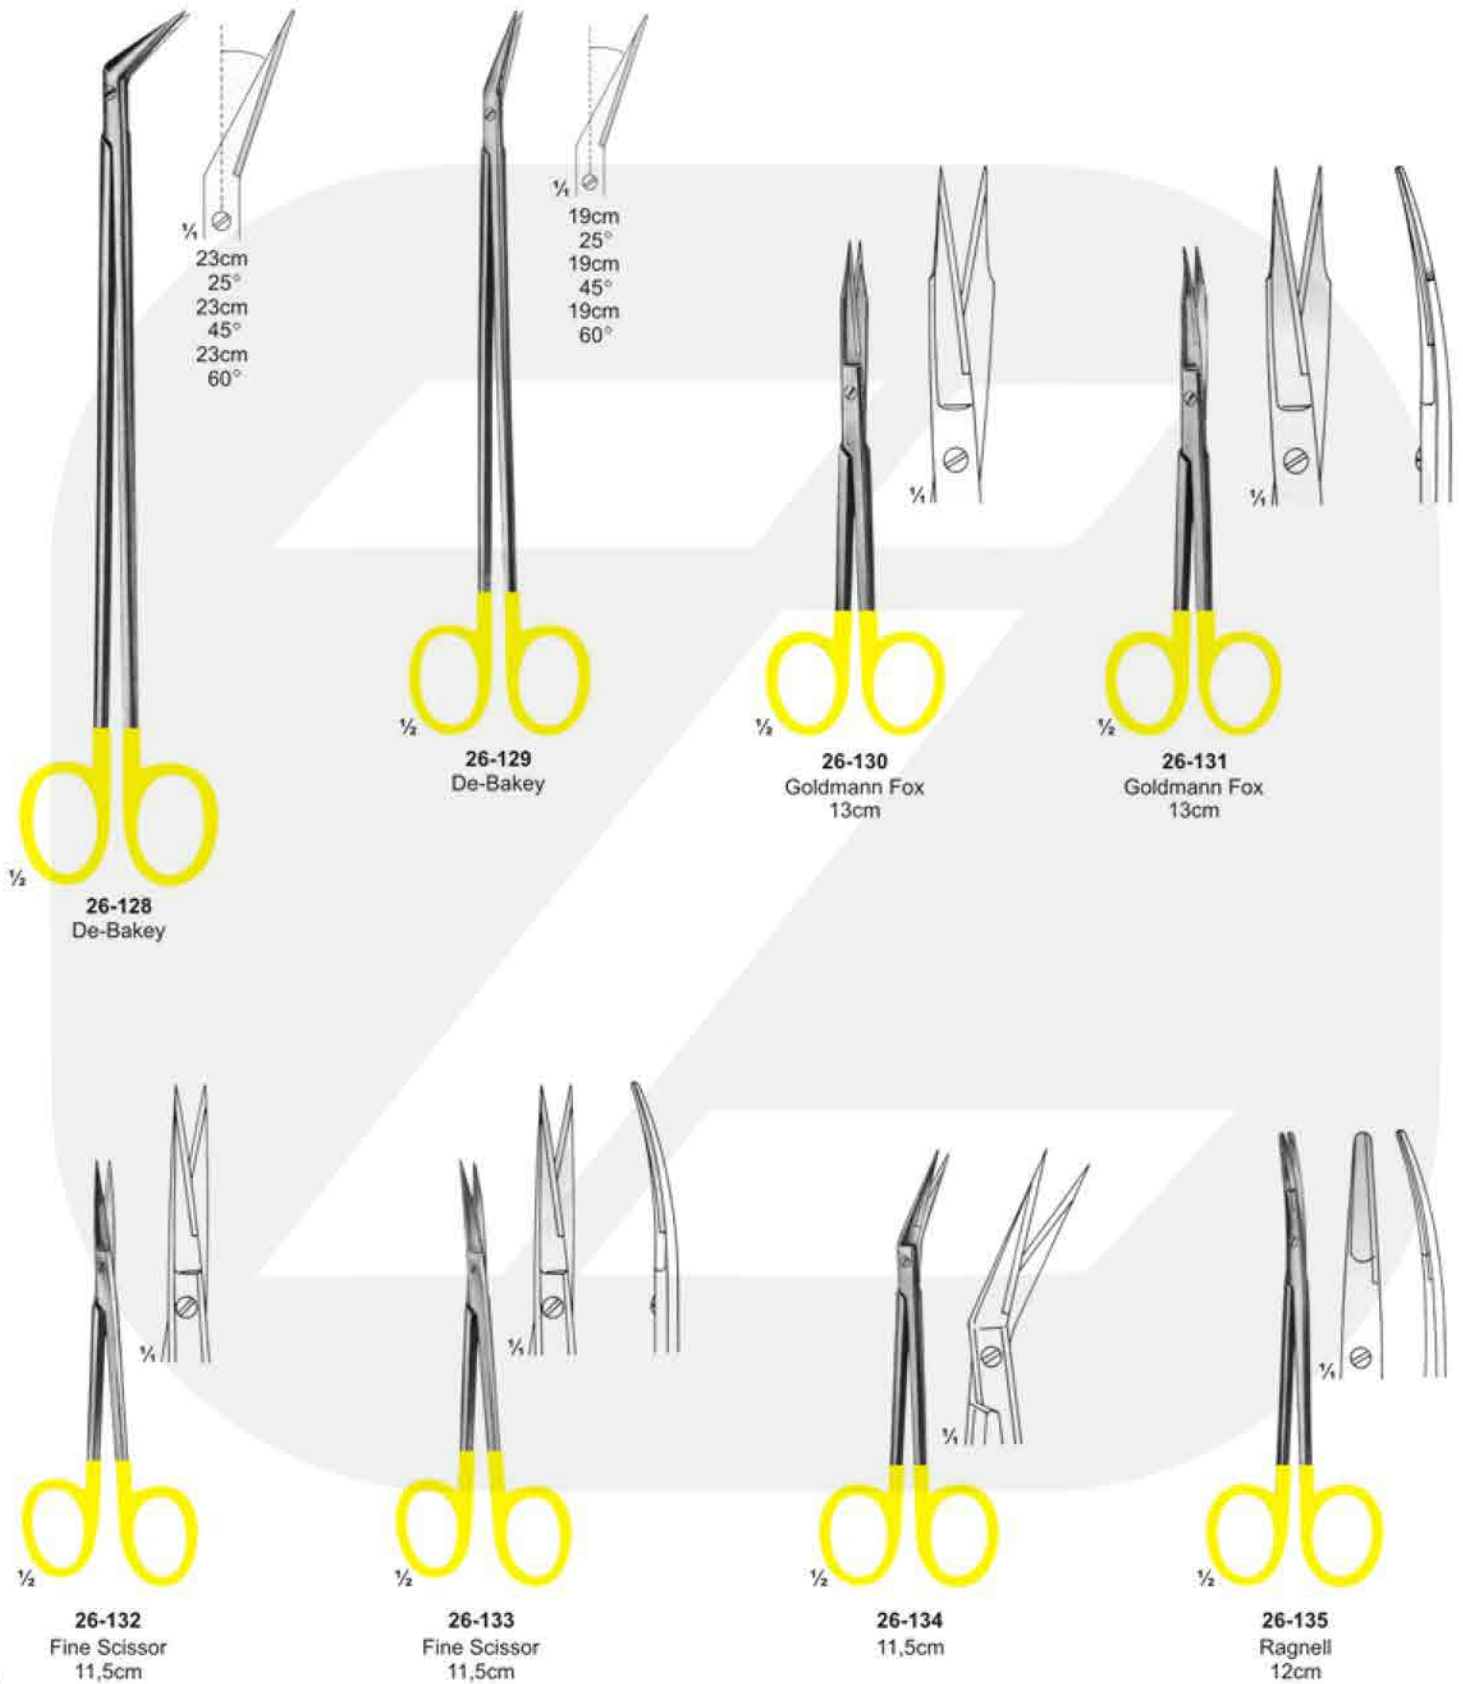

18cm
28cm

20cm
30cm

26-116
Metzenbaum-Fino

14cm
23cm

18cm
25cm

20cm
28cm

26-117
Metzenbaum-Fino

14cm
23cm

18cm
25cm

20cm
28cm

26-118
Metzenbaum-Fino

14cm
20cm

18cm
23cm

Scissors with Tungsten Carbide Inserts

Scissors with Tungsten Carbide Inserts

Scissors with Tungsten Carbide Inserts