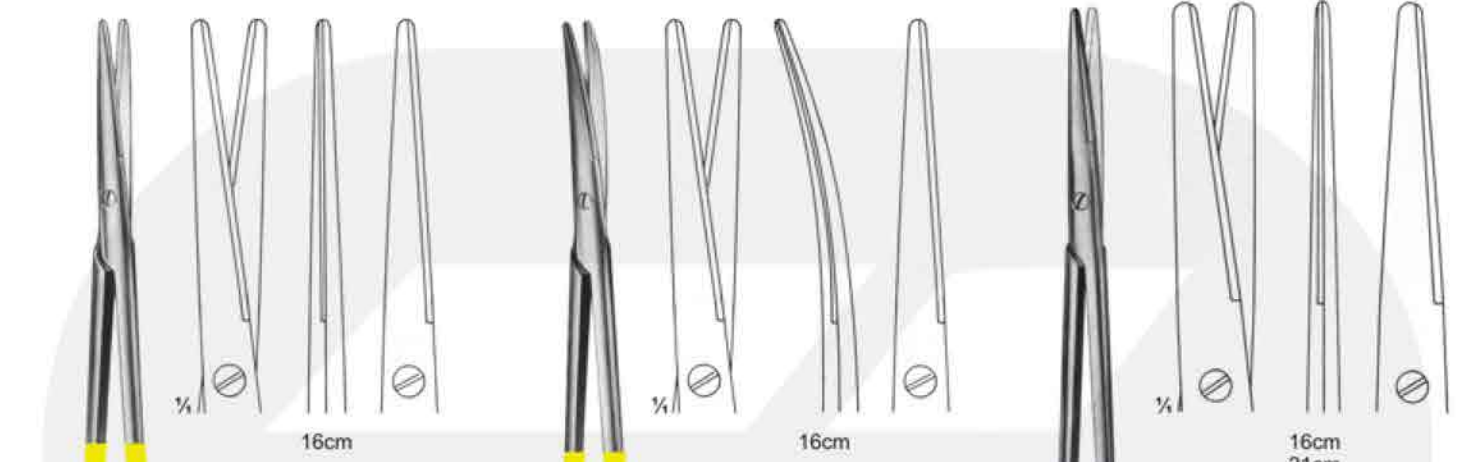

Scissors with Tungsten Carbide Inserts

$\frac{1}{2}$
26-107
Mayo-Lexer

$\frac{1}{2}$
26-108
Mayo-Lexer

$\frac{1}{2}$
26-109
Lexer