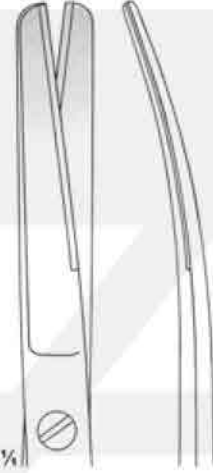

Zolarex
INTERNATIONAL

www.zolarexinel.com

**SURGICAL
INSTRUMENTS**

Scissors with Tungsten Carbide Inserts

26-101
Standard

14,5cm
16,5cm
18,5cm

26-102
Standard

14,5cm
16,5cm
18,5cm

26-103
Standard

14,5cm
16,5cm
18,5cm

26-104
Standard

14,5cm
16,5cm
18,5cm

26-105
Standard

14,5cm
16,5cm
18,5cm

26-106
Standard

14,5cm
16,5cm
18,5cm