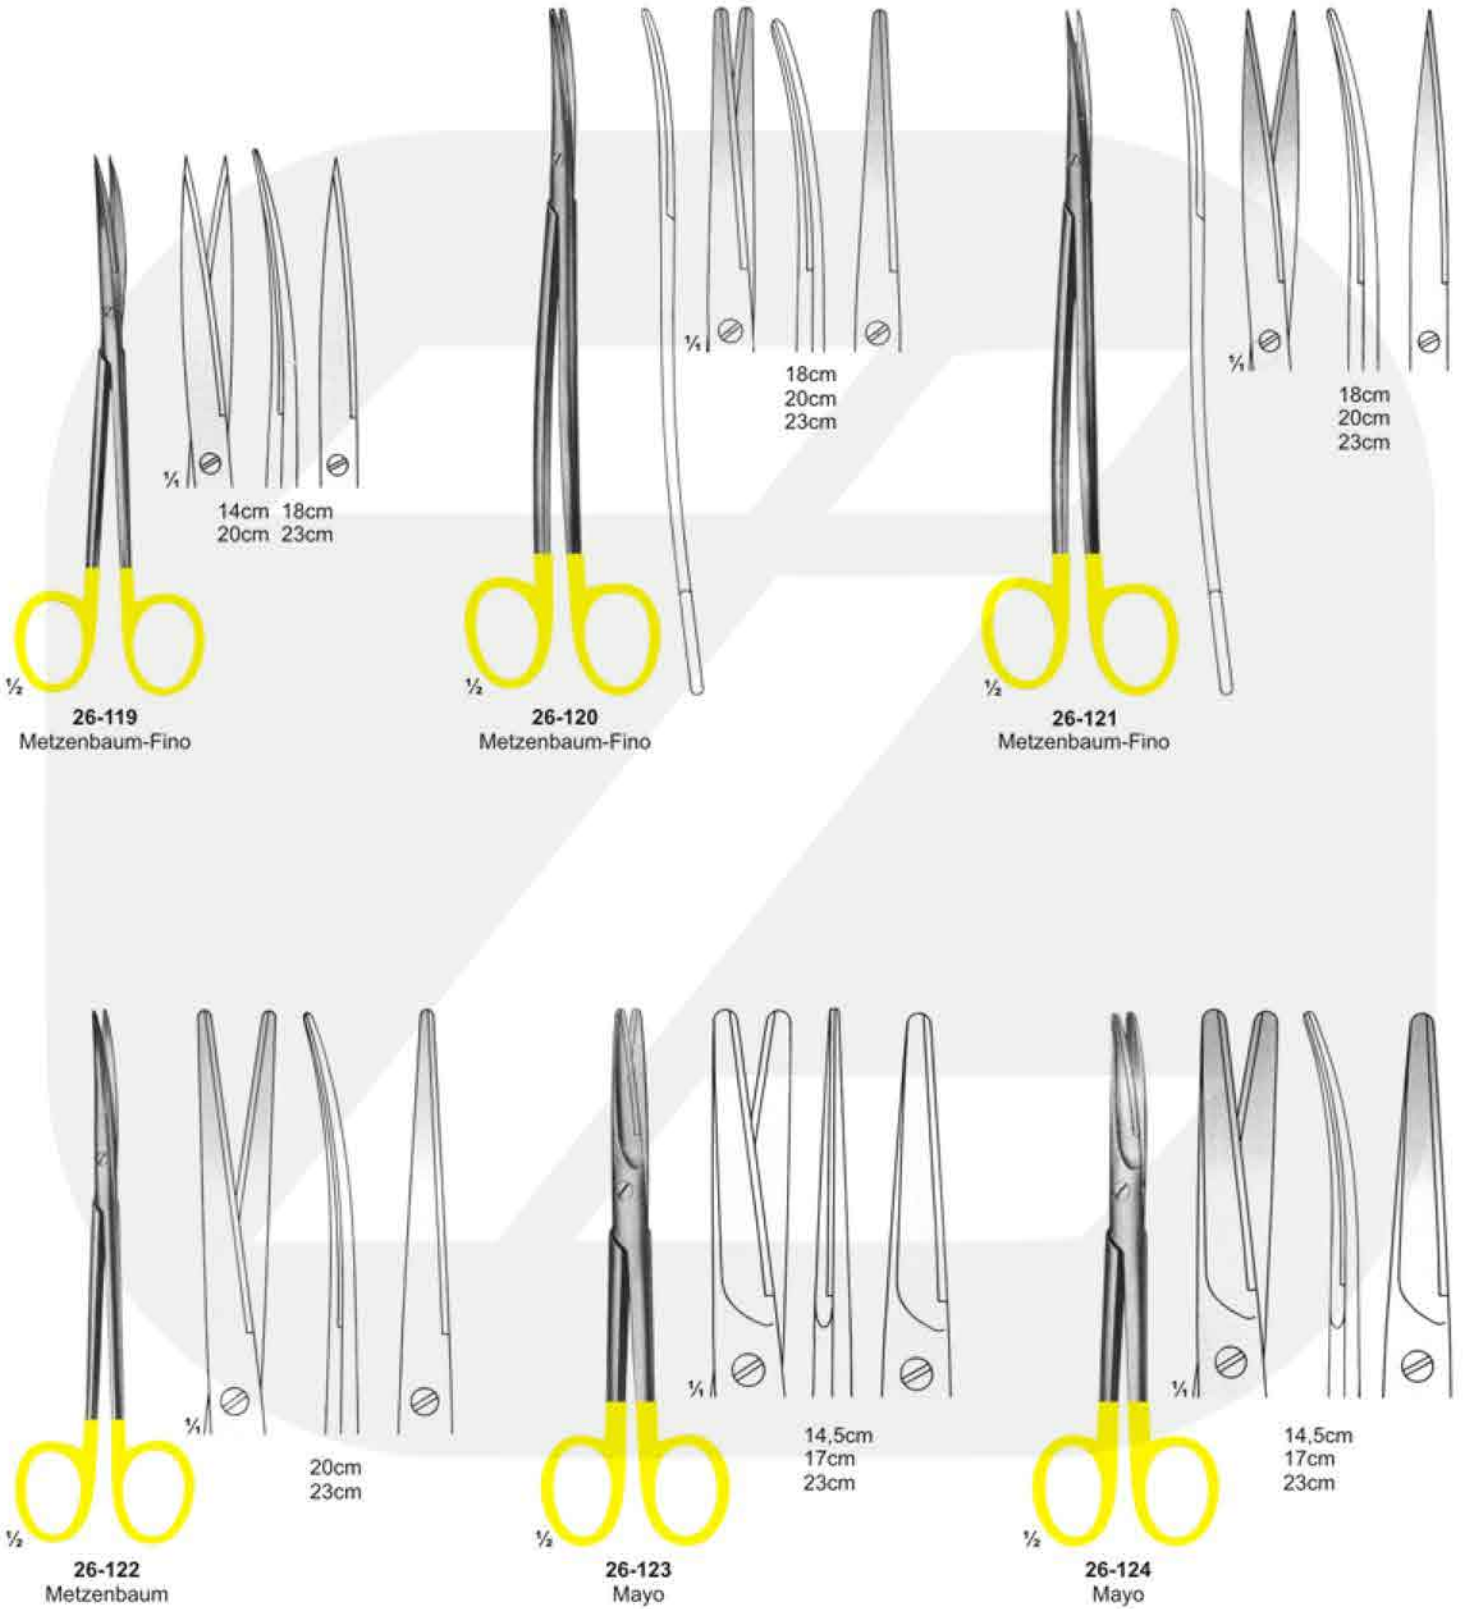

26-103
Standard

14,5cm
16,5cm
18,5cm

26-104
Standard

14,5cm
16,5cm
18,5cm

26-105
Standard

14,5cm
16,5cm
18,5cm

26-106
Standard

14,5cm
16,5cm
18,5cm

18cm
28cm

20cm
30cm

26-116
Metzenbaum-Fino

14cm
23cm

18cm
25cm

20cm
28cm

26-117
Metzenbaum-Fino

14cm
23cm

18cm
25cm

20cm
28cm

26-118
Metzenbaum-Fino

14cm
20cm

18cm
23cm

Scissors with Tungsten Carbide Inserts

Scissors with Tungsten Carbide Inserts

Scissors with Tungsten Carbide Inserts