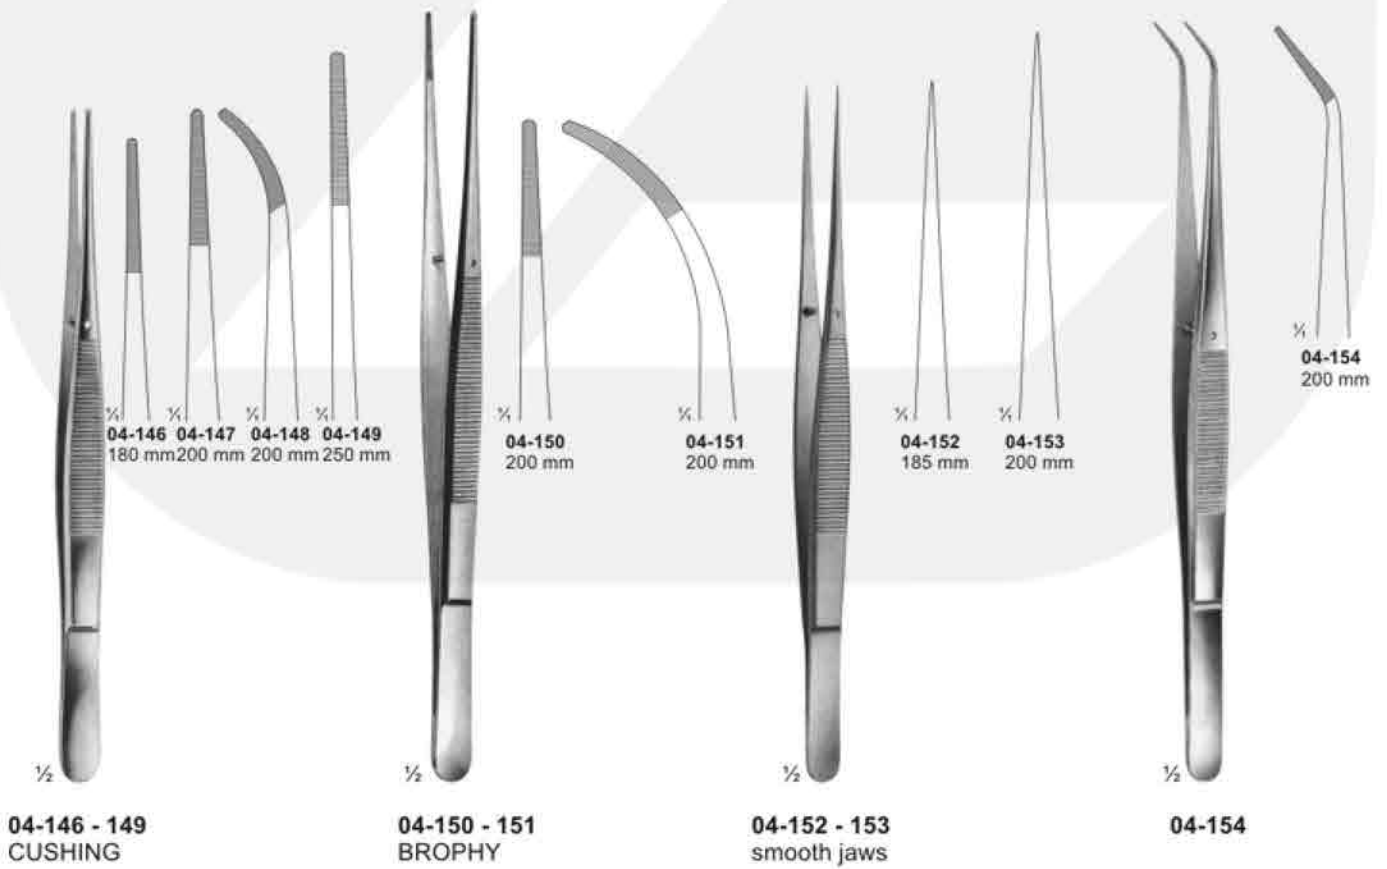

04-136
100 mm

04-137
KUHNE
Cover glass forceps, 105 mm

04-138
160 mm

Delicate Dissecting Forceps

Dissecting Forceps

04-155 - 04-162
STANDARD

04-163 - 04-167
MEDIUM

04-168 - 04-169
MEDIUM

Forceps

Delicate Tissue Forceps

04-185
BISHOP-HARMON
85 mm

04-186
ST.MARTIN
80 mm

04-187
CASTROVIEJO
teeth 0.9 mm
100 mm

04-188
CASTROVIEJO
teeth 0.5 mm
100 mm

04-189
ELSCHING
110 mm

04-190
GILL
75 mm