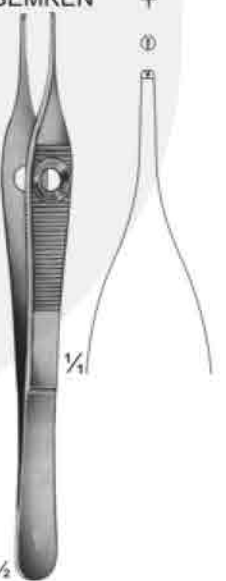

Forceps

Delicate Tissue Forceps

04-185
BISHOP-HARMON
85 mm

04-186
ST.MARTIN
80 mm

04-187
CASTROVIEJO
teeth 0.9 mm
100 mm

04-188
CASTROVIEJO
teeth 0.5 mm
100 mm

04-189
ELSCHING
110 mm

04-190
GILL
75 mm

04-191
GILL - HESS
75 mm

04-192
HESS
70 mm

04-193
ARRUGA
100 mm

04-194
SEMKEN
125 mm 125 mm 150 mm
2 X 3 teeth

04-195
MICRO-ADSON
120 mm

04-196
ADSON
120 mm

04-197
ADSON
120 mm

04-198
ADSON
120 mm

04-199
ADSON
150 mm

Tissue Forceps

Tissue Forceps

04-213
ADSON - BROWN
Non-traumatic
120 mm

04-214
BROWN
120 mm

04-215
GRAEFE
110 mm

04-216
GRAEFE
With Catch
110 mm

04-217 105 mm **04-218** 115 mm **04-219** 130 mm **04-220** 145 mm **04-221** 160 mm **04-222** 180 mm **04-223** 200 mm **04-224** 250 mm **04-225** 300 mm