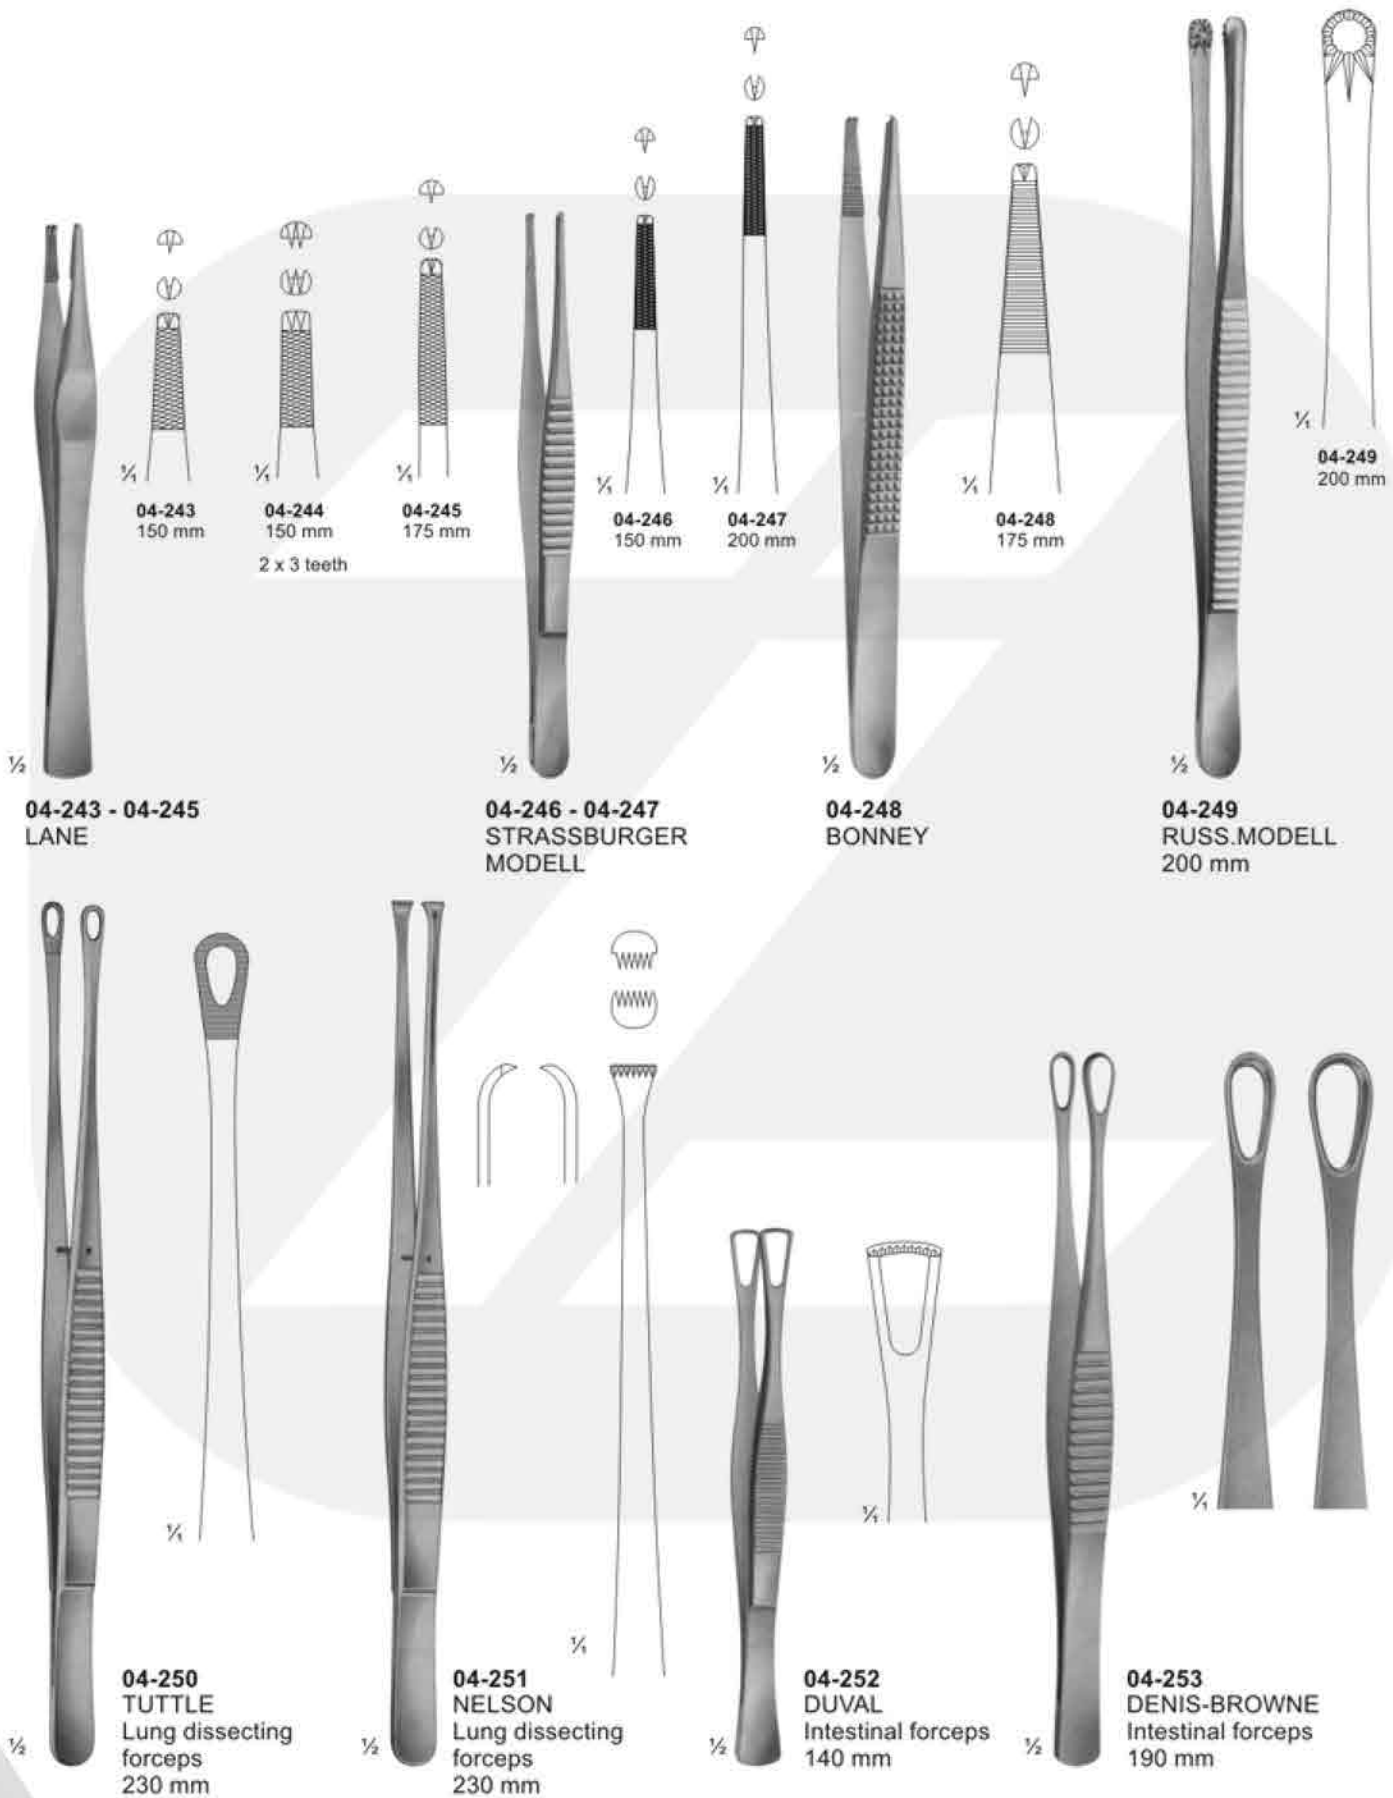

04-240
WILDE
115 mm

04-241
TROELTSCH
Cross action
120 mm

04-242
TROELTSCH
140 mm

Tissue Forceps, Lung Dissecting Forceps

Splinter and Cilia Forceps

About us

Zolarex is a manufacturing company of high quality of following instruments

Surgical Instruments (Single use & Reusable)

Hollow ware & Hospital Supplies,
Orthopedic Instruments,
Gynecology Instruments

Dental Instruments, Orthodontic Pliers

Manicure & pedicure Instruments
Cutters / Cuticle nippers / Eyebrow Tweezers / Cuticle Pushers / Black head removers / Corn cutters etc.