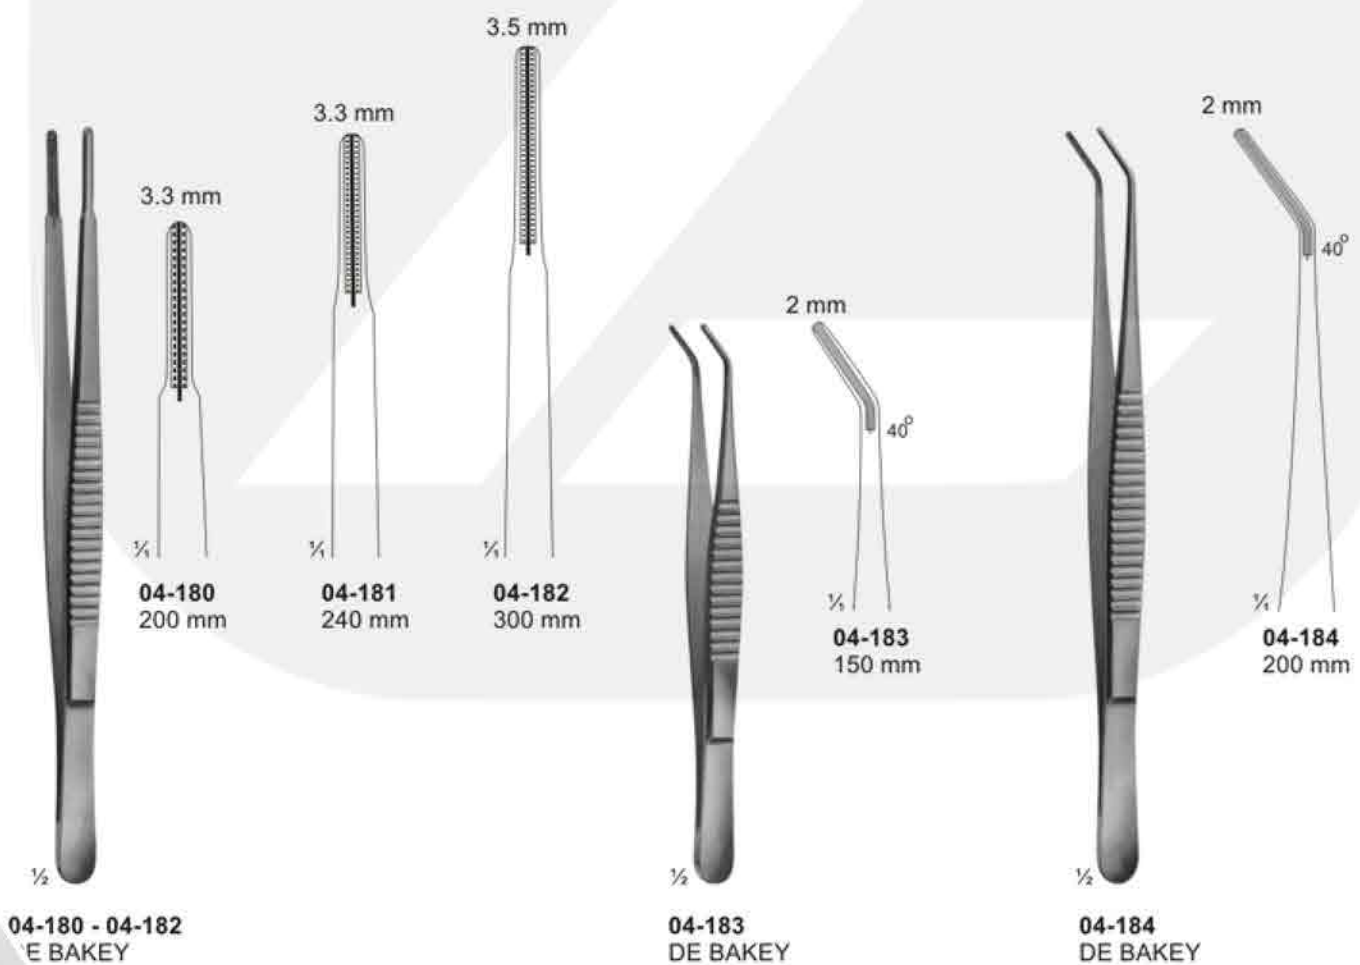

04-136
100 mm

04-137
KUHNE
Cover glass forceps, 105 mm

04-138
160 mm

Delicate Dissecting Forceps

Dissecting Forceps

04-155 - 04-162
STANDARD

04-163 - 04-167
MEDIUM

04-168 - 04-169
MEDIUM

Forceps

Delicate Tissue Forceps

04-185
BISHOP-HARMON
85 mm

04-186
ST.MARTIN
80 mm

04-187
CASTROVIEJO
teeth 0.9 mm
100 mm

04-188
CASTROVIEJO
teeth 0.5 mm
100 mm

04-189
ELSCHING
110 mm

04-190
GILL
75 mm