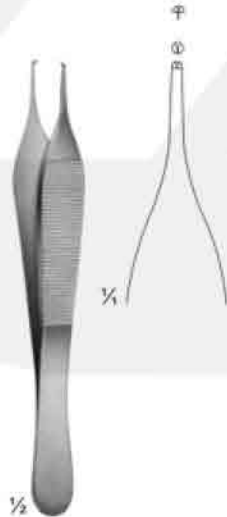

Forceps

Delicate Tissue Forceps

04-185
BISHOP-HARMON
85 mm

04-186
ST.MARTIN
80 mm

04-187
CASTROVIEJO
teeth 0.9 mm
100 mm

04-188
CASTROVIEJO
teeth 0.5 mm
100 mm

04-189
ELSCHING
110 mm

04-190
GILL
75 mm

04-191
GILL - HESS
75 mm

04-192
HESS
70 mm

04-193
ARRUGA
100 mm

04-194
SEMKEN
125 mm 125 mm 150 mm
2 X 3 teeth

04-195
MICRO-ADSON
120 mm

04-196
ADSON
120 mm

04-197
ADSON
120 mm

04-198
ADSON
120 mm

04-199
ADSON
150 mm

Tissue Forceps

Tissue Forceps

04-213
ADSON - BROWN
Non-traumatic
120 mm

04-214
BROWN
120 mm

04-215
GRAEFE
110 mm

04-216
GRAEFE
With Catch
110 mm

04-217 105 mm **04-218** 115 mm **04-219** 130 mm **04-220** 145 mm **04-221** 160 mm **04-222** 180 mm **04-223** 200 mm **04-224** 250 mm **04-225** 300 mm