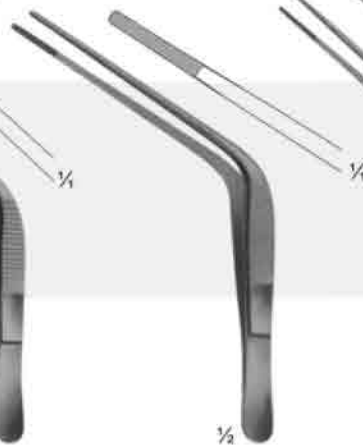

04-226 115 mm **04-227** 130 mm **04-228** 145 mm **04-229** 145 mm **04-230** 160 mm

04-217 - 04-225
STANDARD

04-226 - 04-230
GRAEFE
110 mm

Forceps, Bayonet - Shaped

04-231
LUCAE
140 mm

04-232
LUCAE
1x2 teeth
140 mm

04-233
COTTLE
Forceps with
jaws toothed
and serrated
140 mm

04-234
JANSEN
160 mm

04-235
GRUENWALD
200 mm

04-236
1x2 teeth
200 mm

04-237
TROELTSCH
100 mm

04-238
TROELTSCH
115 mm

04-239
TROELTSCH
1X2 teeth
115 mm

04-240
WILDE
115 mm

04-241
TROELTSCH
Cross action
120 mm

04-242
TROELTSCH
140 mm

Tissue Forceps, Lung Dissecting Forceps

Splinter and Cilia Forceps

About us

Zolarex is a manufacturing company of high quality of following instruments