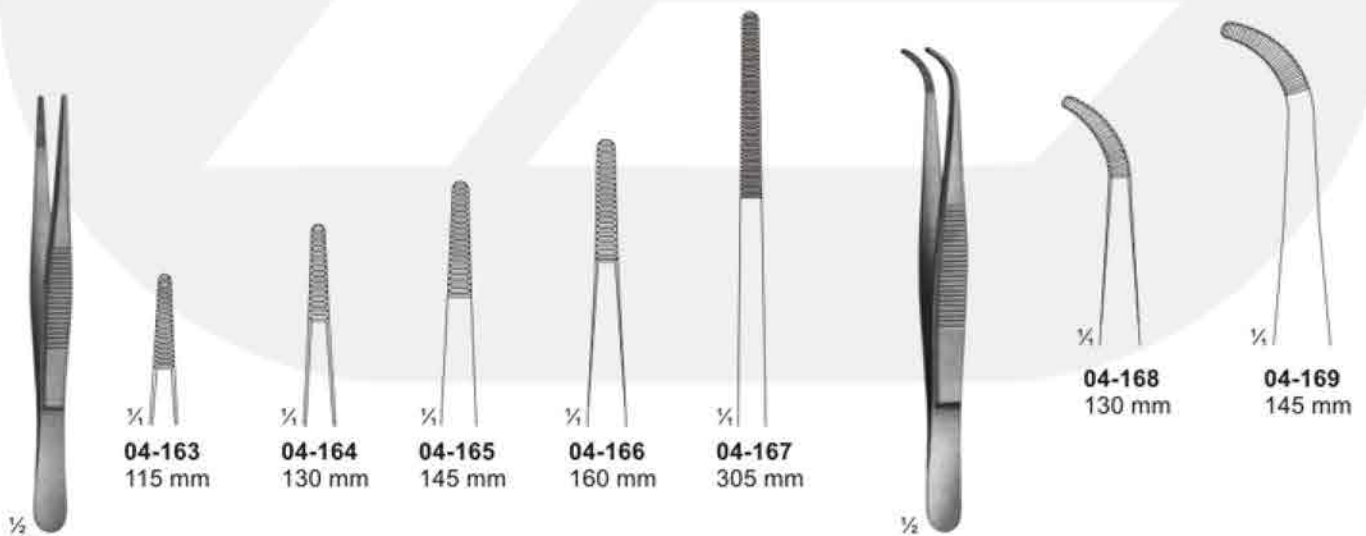

04-136
100 mm

04-137
KUHNE
Cover glass forceps, 105 mm

04-138
160 mm

Delicate Dissecting Forceps

Dissecting Forceps

04-155 - 04-162
STANDARD

04-163 - 04-167
MEDIUM

04-168 - 04-169
MEDIUM