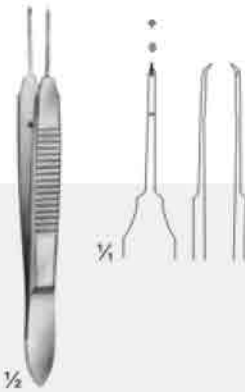

Forceps

Delicate Tissue Forceps

04-185
BISHOP-HARMON
85 mm

04-186
ST.MARTIN
80 mm

04-187
CASTROVIEJO
teeth 0.9 mm
100 mm

04-188
CASTROVIEJO
teeth 0.5 mm
100 mm

04-189
ELSCHING
110 mm

04-190
GILL
75 mm