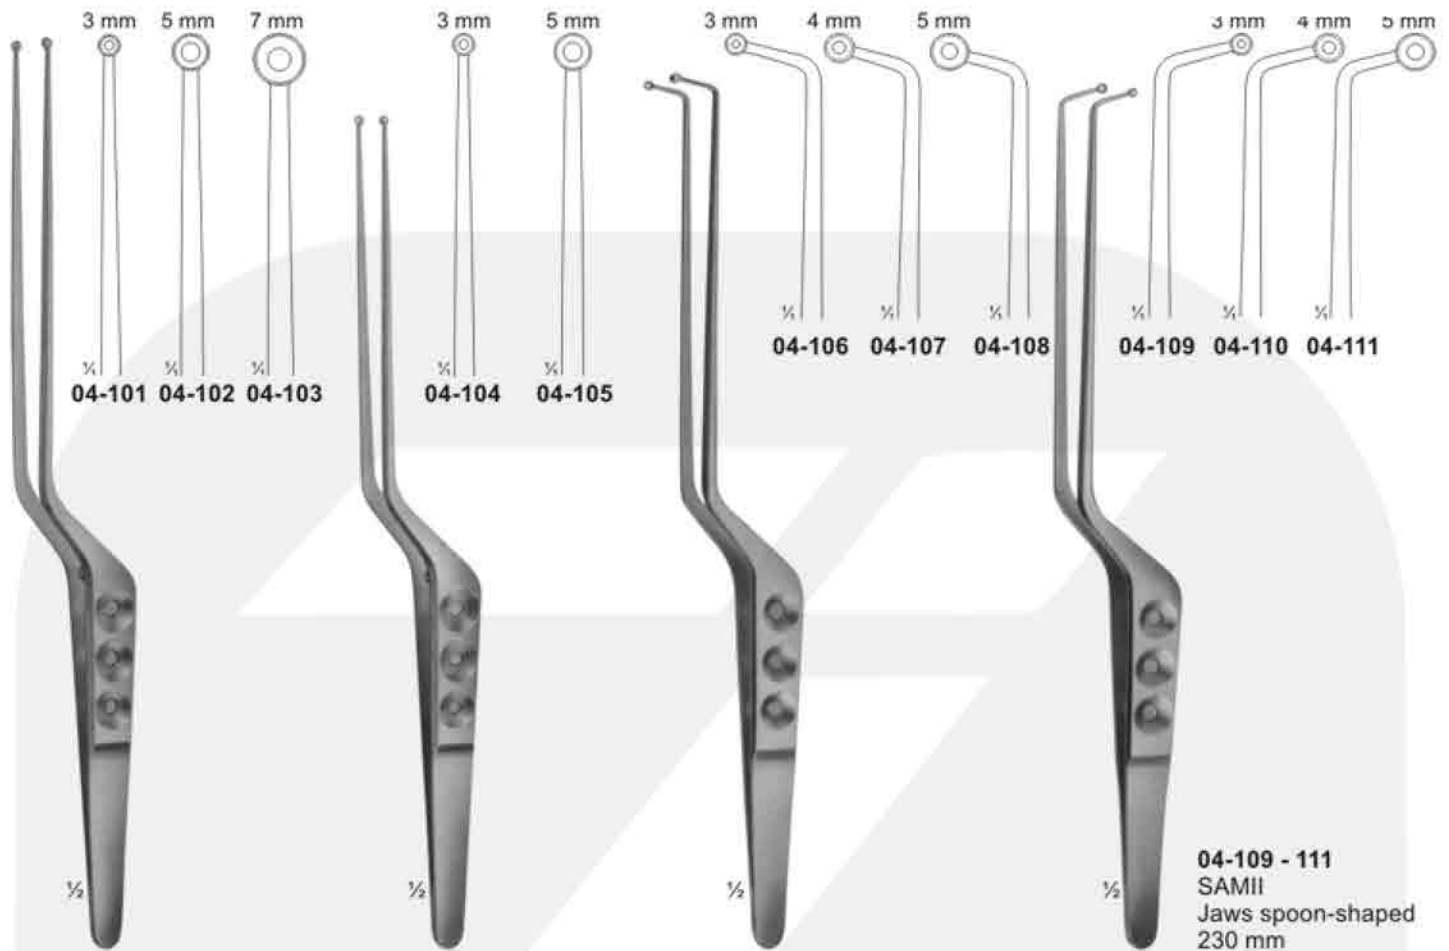

Zolarex
INTERNATIONAL

www.zolarexinel.com

**SURGICAL
INSTRUMENTS**

Forceps for grasping tissue, tumors etc.

04-101 - 103
YASARGIL-SAMII
Jaws spoon-shaped
240 mm

04-104 - 105
YASARGIL
Jaws spoon-shaped
220 mm

04-106 - 108
SAMII
Jaws spoon-shaped
230 mm

04-109 - 111
SAMII
Jaws spoon-shaped
230 mm

04-112
HUNT
Tumor-and
vessel forceps
200 mm

04-113
HUNT
Tumor-and
vessel forceps
200 mm

04-114
YASARGIL
Tumor-and
vessel forceps
200 mm

Delicate Dissecting, Microscopic, Sterilizing Forceps

04-115
THORPE
Corneal forceps
120 mm

04-116
MICRO-ADSON
120 mm

04-117
ADSON
120 mm

04-118
MICRO-ADSON
150 mm

04-119 - 121
100 mm

04-119

04-120