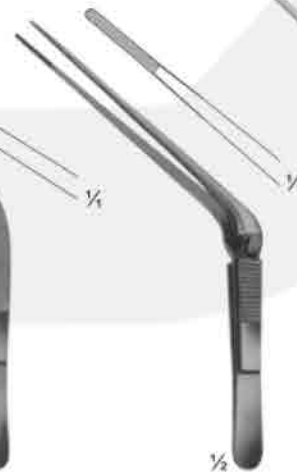

04-226 115 mm **04-227** 130 mm **04-228** 145 mm **04-229** 145 mm **04-230** 160 mm

04-217 - 04-225
STANDARD

04-226 - 04-230
GRAEFE
110 mm

Forceps, Bayonet - Shaped

04-231
LUCAE
140 mm

04-232
LUCAE
1x2 teeth
140 mm

04-233
COTTLE
Forceps with
jaws toothed
and serrated
140 mm

04-234
JANSEN
160 mm

04-235
GRUENWALD
200 mm

04-236
1x2 teeth
200 mm

04-237
TROELTSCH
100 mm

04-238
TROELTSCH
115 mm

04-239
TROELTSCH
1X2 teeth
115 mm

04-240
WILDE
115 mm

04-241
TROELTSCH
Cross action
120 mm

04-242
TROELTSCH
140 mm

Tissue Forceps, Lung Dissecting Forceps

Splinter and Cilia Forceps

About us

Zolarex is a manufacturing company of high quality of following instruments