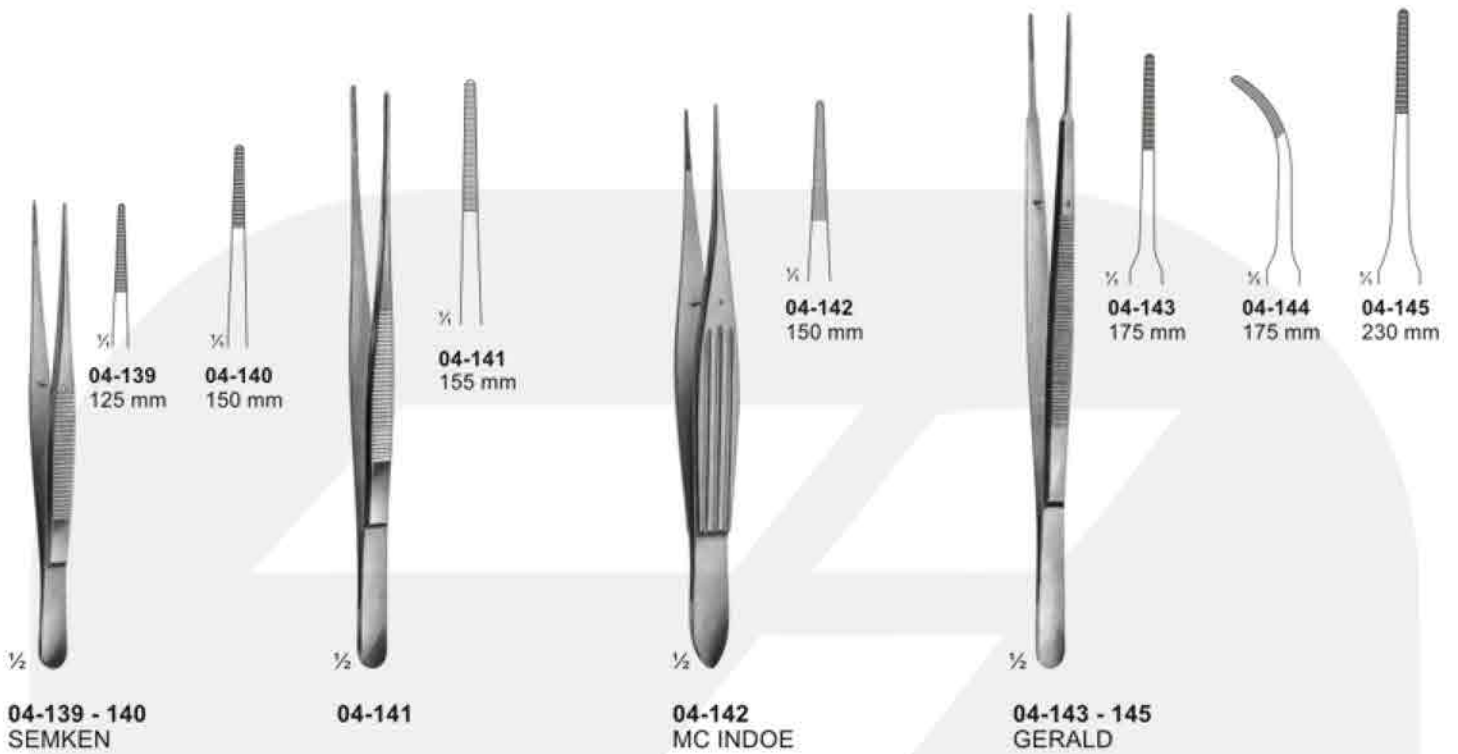

04-136
100 mm

04-137
KUHNE
Cover glass forceps, 105 mm

04-138
160 mm

Delicate Dissecting Forceps

Dissecting Forceps

04-155 - 04-162
STANDARD

04-163 - 04-167
MEDIUM

04-168 - 04-169
MEDIUM