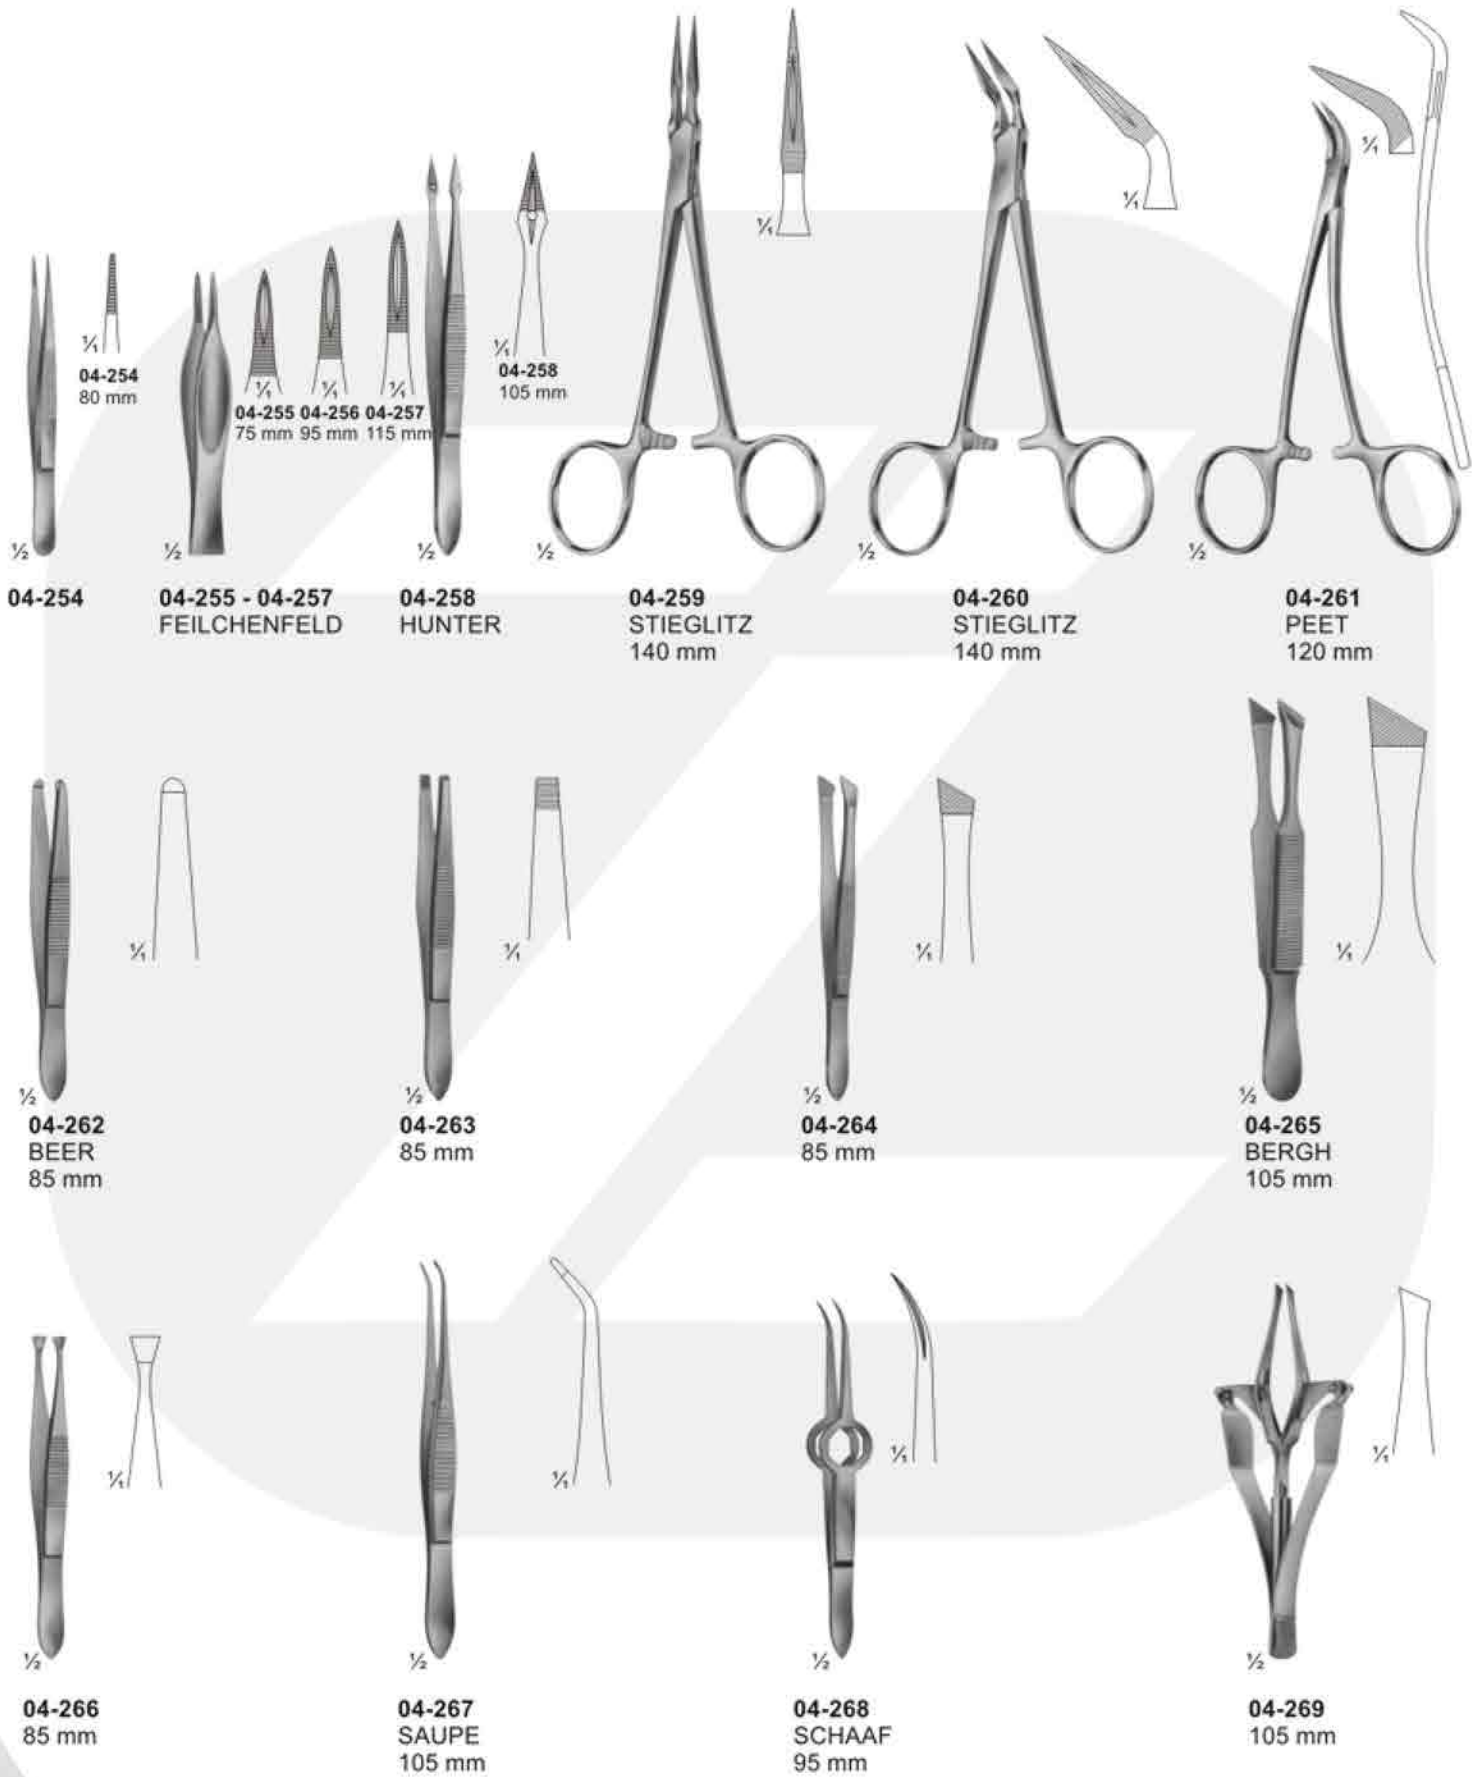

04-240
WILDE
115 mm

04-241
TROELTSCH
Cross action
120 mm

04-242
TROELTSCH
140 mm

Tissue Forceps, Lung Dissecting Forceps

Splinter and Cilia Forceps

About us

Zolarex is a manufacturing company of high quality of following instruments

Surgical Instruments (Single use & Reusable)

Hollow ware & Hospital Supplies,
Orthopedic Instruments,
Gynecology Instruments

Dental Instruments, Orthodontic Pliers

Manicure & pedicure Instruments
Cutters / Cuticle nippers / Eyebrow Tweezers / Cuticle Pushers / Black head removers / Corn cutters etc.