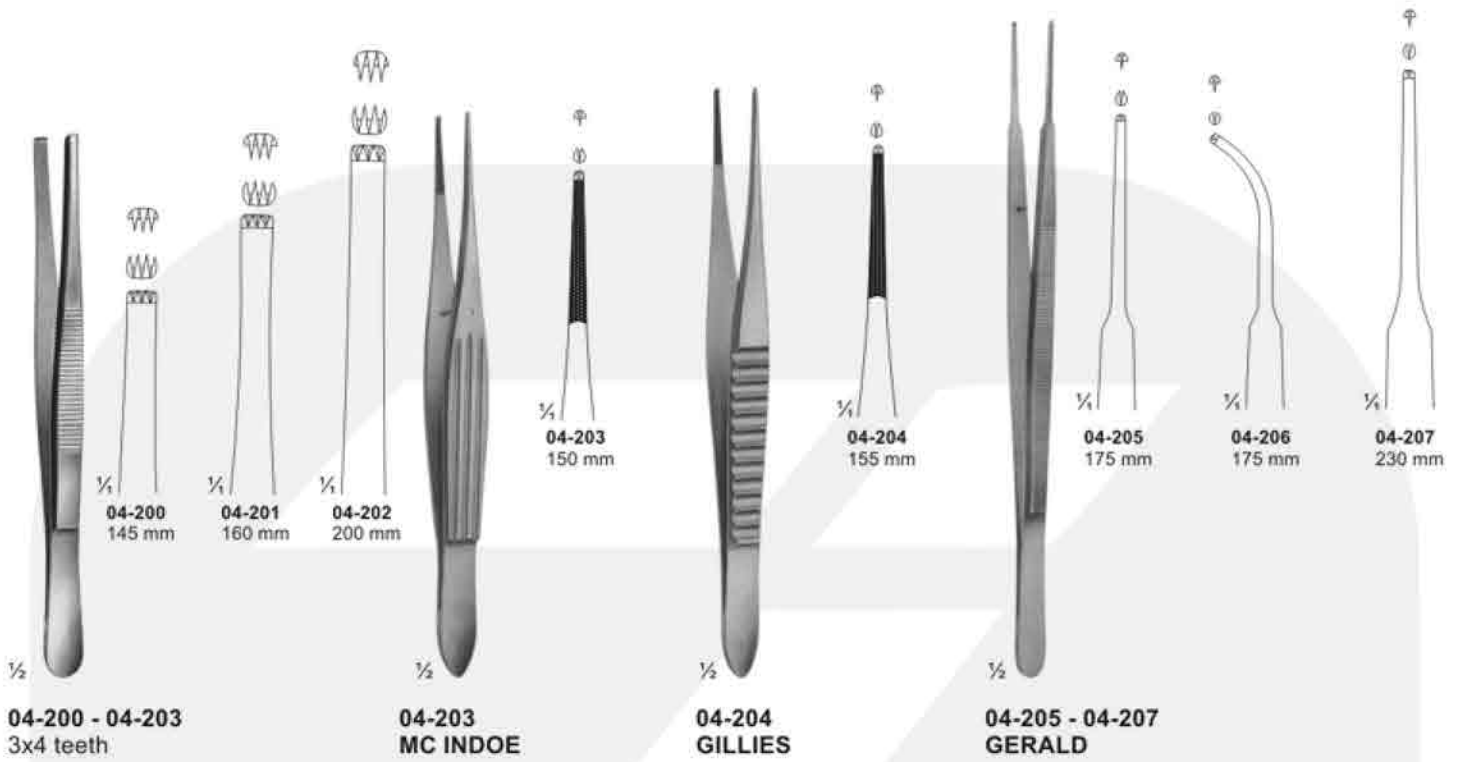

04-191
GILL - HESS
75 mm

04-192
HESS
70 mm

04-193
ARRUGA
100 mm

04-194
SEMKEN
125 mm 125 mm 150 mm
2 X 3 teeth

04-195
MICRO-ADSON
120 mm

04-196
ADSON
120 mm

04-197
ADSON
120 mm

04-198
ADSON
120 mm

04-199
ADSON
150 mm

Tissue Forceps

Tissue Forceps

04-213
ADSON - BROWN
Non-traumatic
120 mm

04-214
BROWN
120 mm

04-215
GRAEFE
110 mm

04-216
GRAEFE
With Catch
110 mm

04-217 105 mm **04-218** 115 mm **04-219** 130 mm **04-220** 145 mm **04-221** 160 mm **04-222** 180 mm **04-223** 200 mm **04-224** 250 mm **04-225** 300 mm