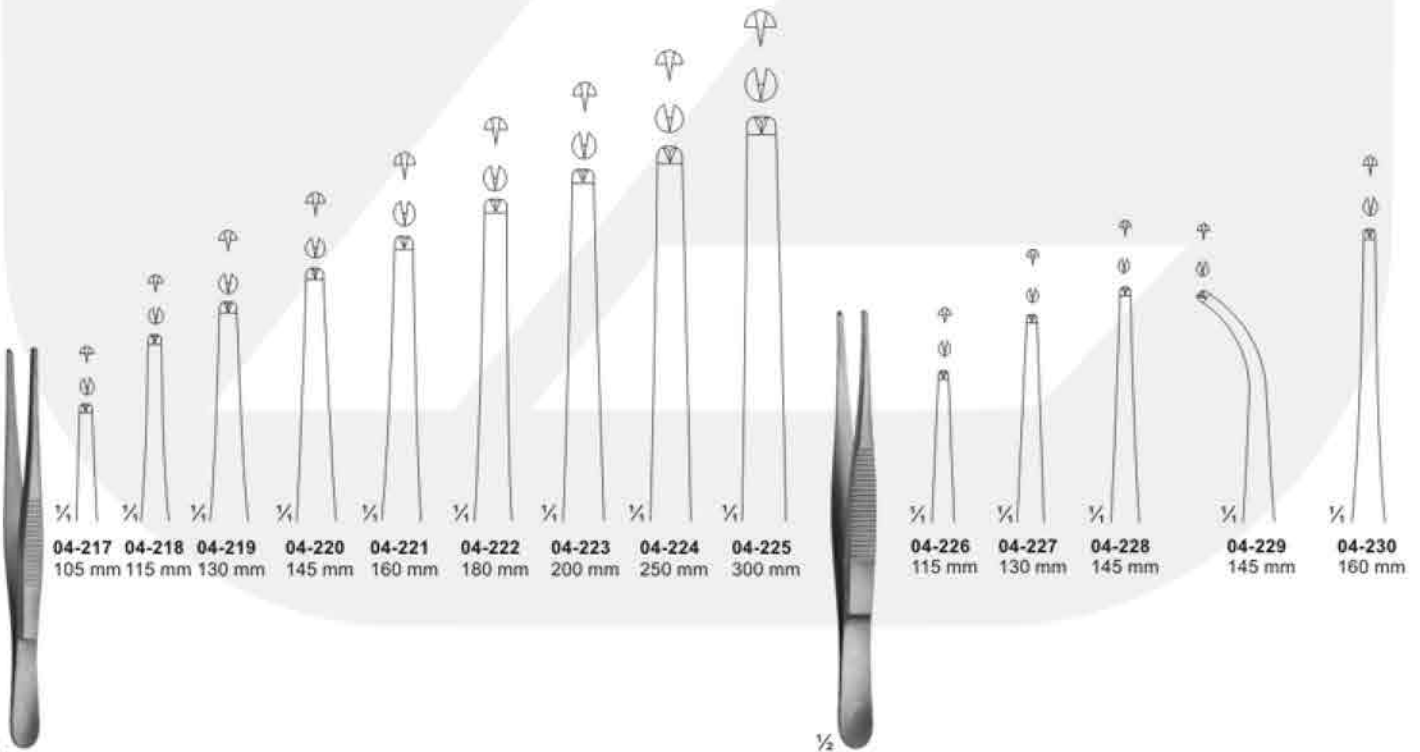

04-199
ADSON
150 mm

Tissue Forceps

Tissue Forceps

04-213
ADSON - BROWN
Non-traumatic
120 mm

04-214
BROWN
120 mm

04-215
GRAEFE
110 mm

04-216
GRAEFE
With Catch
110 mm

04-217 105 mm **04-218** 115 mm **04-219** 130 mm **04-220** 145 mm **04-221** 160 mm **04-222** 180 mm **04-223** 200 mm **04-224** 250 mm **04-225** 300 mm