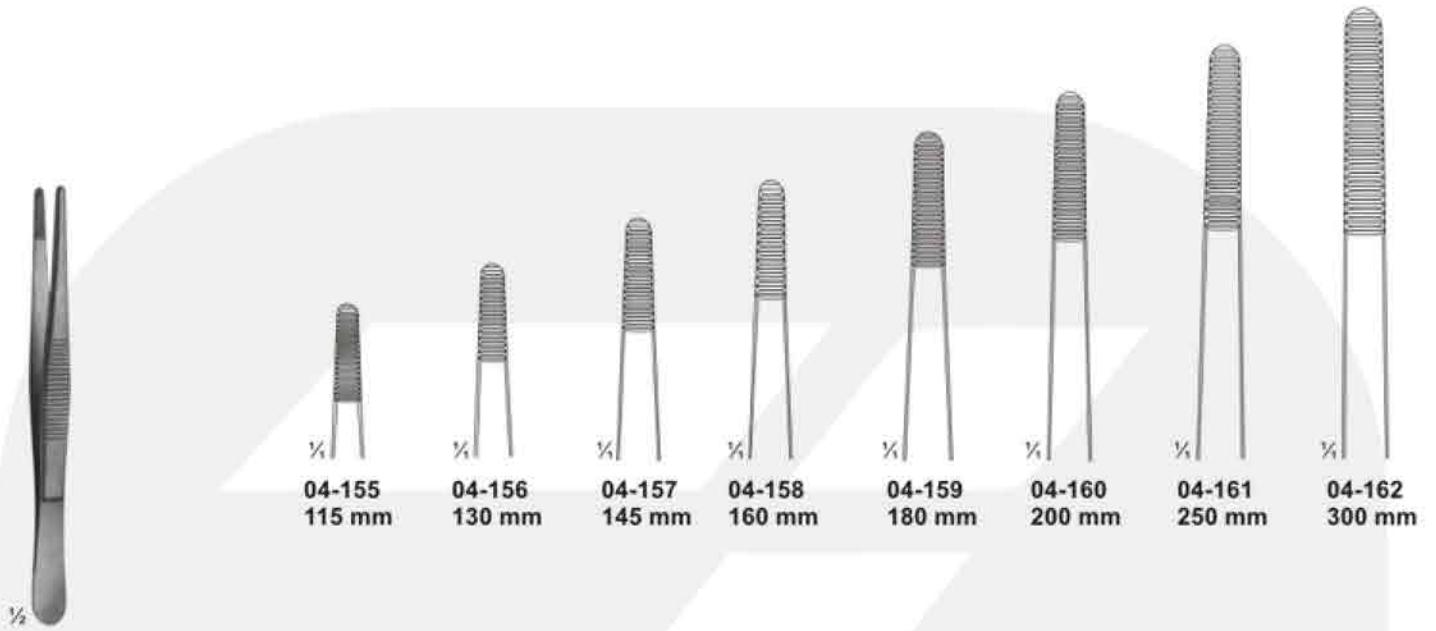

04-136
100 mm

04-137
KUHNE
Cover glass forceps, 105 mm

04-138
160 mm

Delicate Dissecting Forceps

Dissecting Forceps

04-155 - 04-162
STANDARD

04-163 - 04-167
MEDIUM

04-168 - 04-169
MEDIUM

Forceps

Delicate Tissue Forceps

04-185
BISHOP-HARMON
85 mm

04-186
ST.MARTIN
80 mm

04-187
CASTROVIEJO
teeth 0.9 mm
100 mm

04-188
CASTROVIEJO
teeth 0.5 mm
100 mm

04-189
ELSCHING
110 mm

04-190
GILL
75 mm