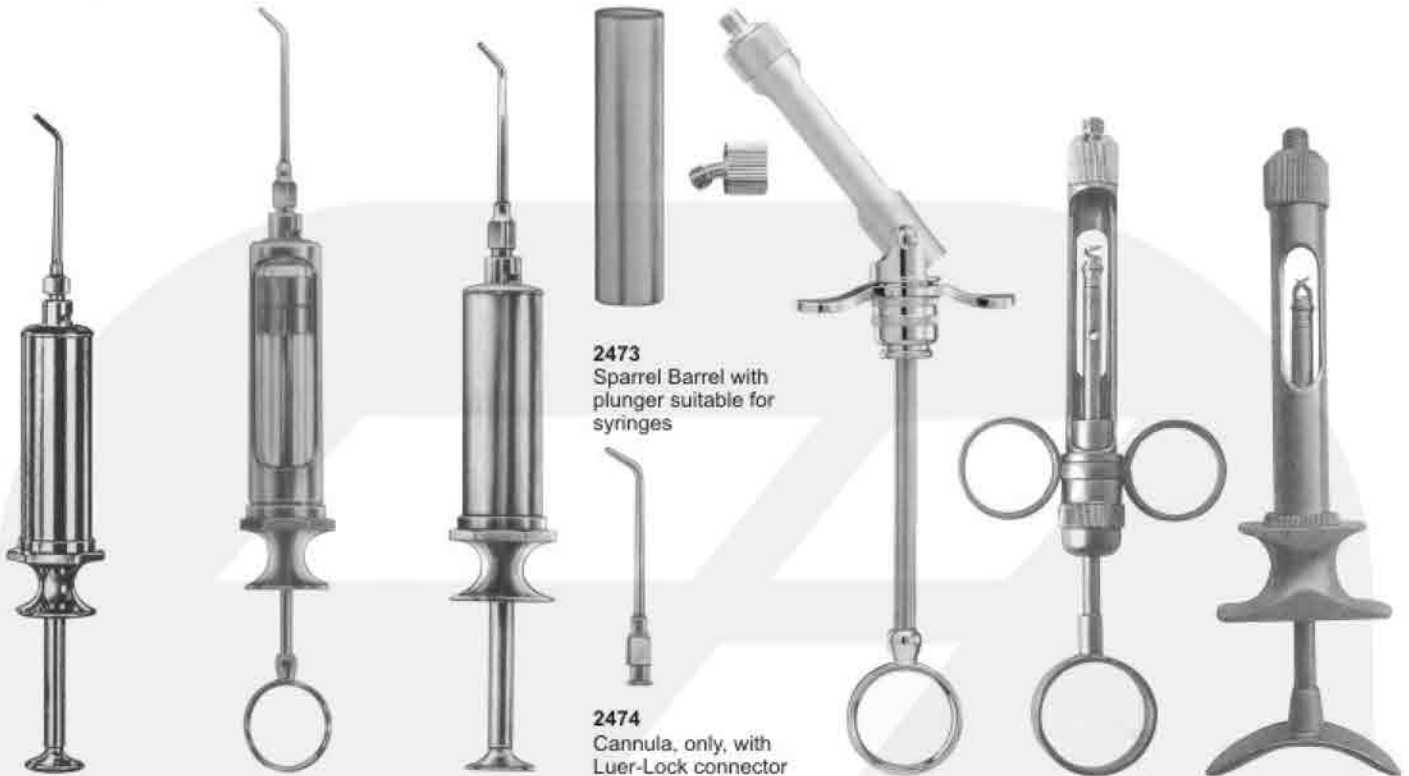

2468
Fig. 1
ml 1,8
EU/Am

2469
ml 1,2
EU/Am

Syringes

2470
Water Syringe
complete with
1 cannula (Lure-Lock)

2471
Water Syringe
complete with
1 cannula (Lure-Lock)

2472
Metal Water Syringe
self-filling, with 1
cannula (Lure-Lock)