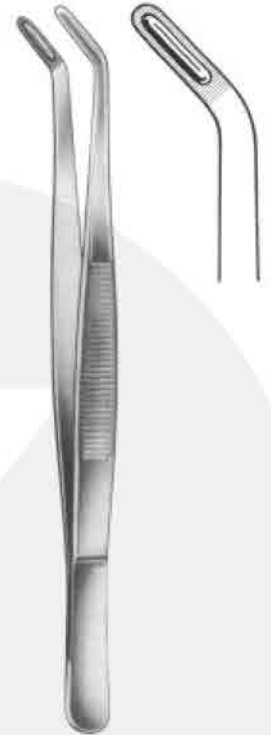

Dental Tweezers

con cierre

serrated

smooth

2529
ALLEN
18 cm, 7 1/8"