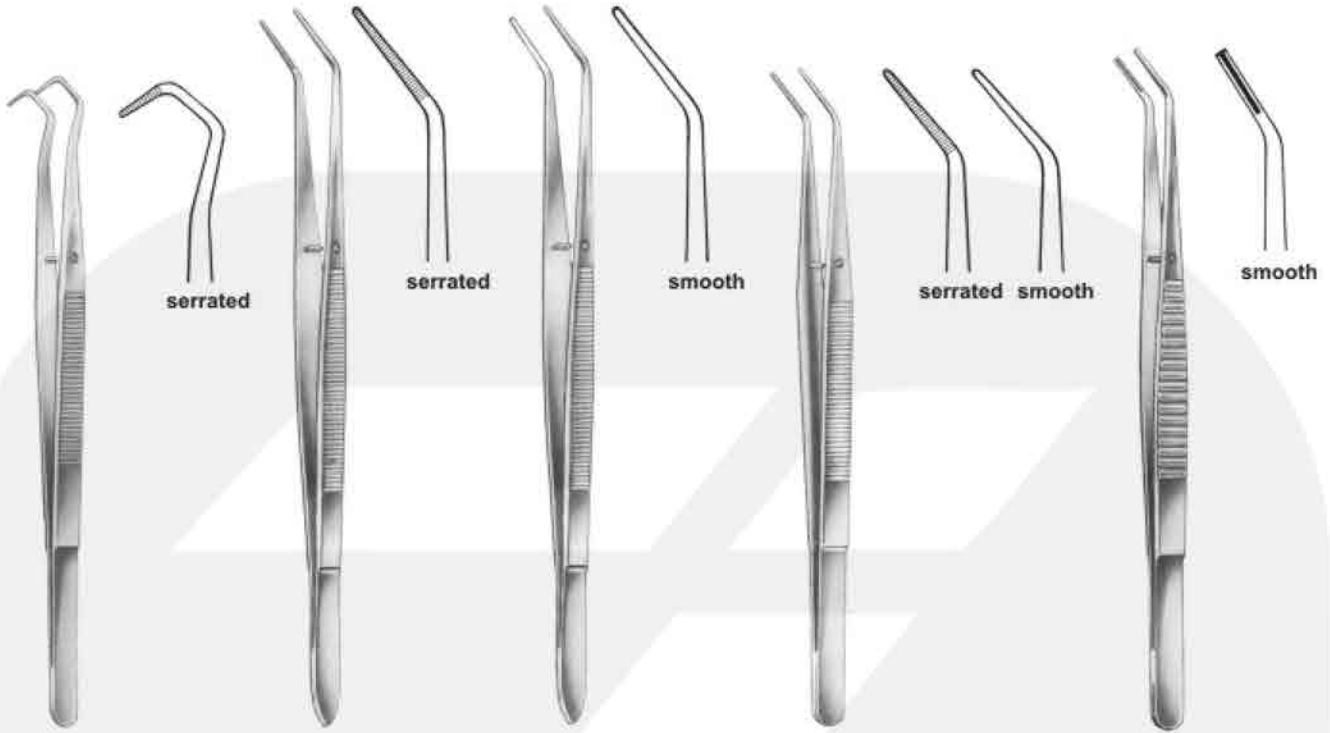

smooth

2513
MERIAM
16 cm

serrated

2514
MERIAM
16 cm

smooth

2515
MERIAM
16 cm

serrated

Dental Tweezers