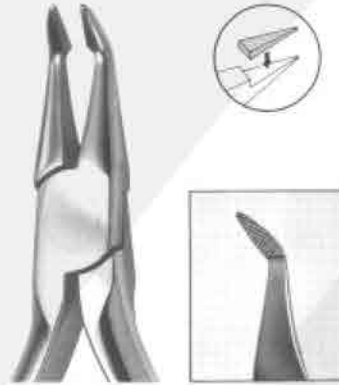

2657
Weingart Utility Plier
New type of the Weingart Utility Plier
designed for a more precise operation.