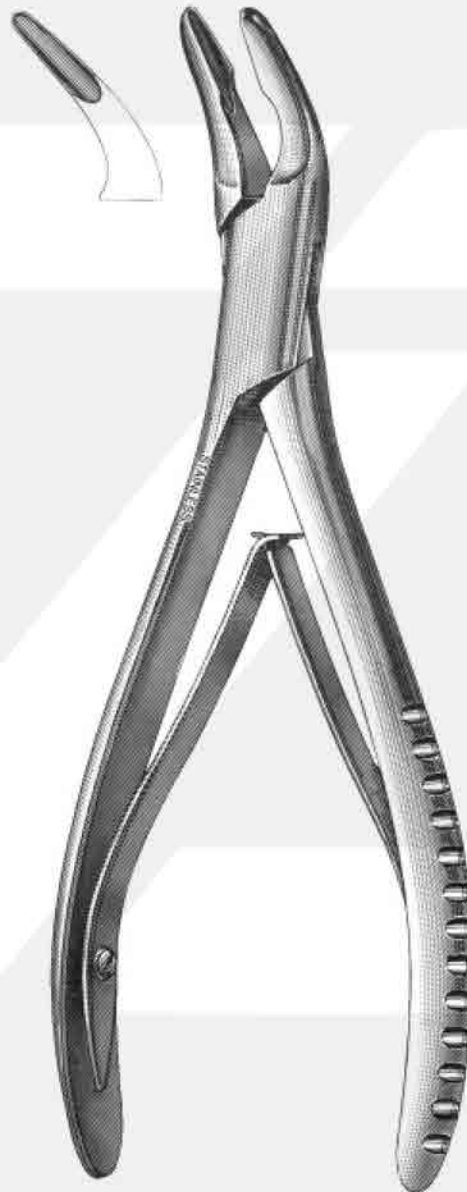

**2753**  
CLEVELAND  
No. 5A-Side Cutting,  
6 1/2"

**2754**  
CLEVELAND  
No. 5S-Side Cutting,  
6"

**2755**  
MEAD  
No. 1A-MEAD  
6 1/2"

**2756**  
MEAD, Square  
No. 2A  
Tips. 6 1/2"

**2757**

**Rongeurs**

**Rongeurs**

**2763**  
BEYER  
Double Action,  
16,18 cm

**2764**  
No. 1  
6 1/2"

**2765**  
HARTMAN  
5 3/4"  
Strong Curve

**2766**  
BANE  
Slight Curve  
7"