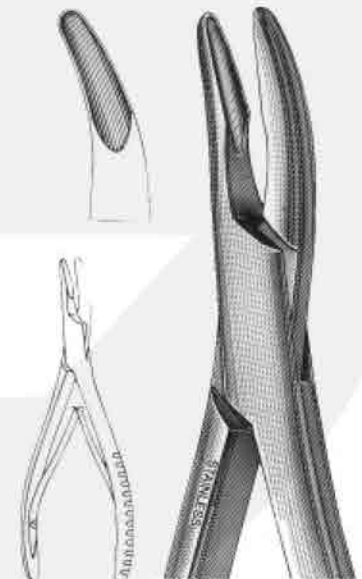

**2753**  
CLEVELAND  
No. 5A-Side Cutting,  
6 1/2"

**2754**  
CLEVELAND  
No. 5S-Side Cutting,  
6"

**2755**  
MEAD  
No. 1A-MEAD  
6 1/2"

**2756**  
MEAD, Square  
No. 2A  
Tips. 6 1/2"

**2757**

**Rongeurs**

**Rongeurs**

**2763**  
BEYER  
Double Action,  
16,18 cm

**2764**  
No. 1  
6 1/2"

**2765**  
HARTMAN  
5 3/4"  
Strong Curve

**2766**  
BANE  
Slight Curve  
7"