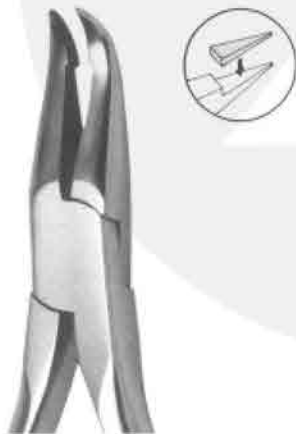

2656
Weingart Utility Plier
-Titanium Alloy
with special coated beaks