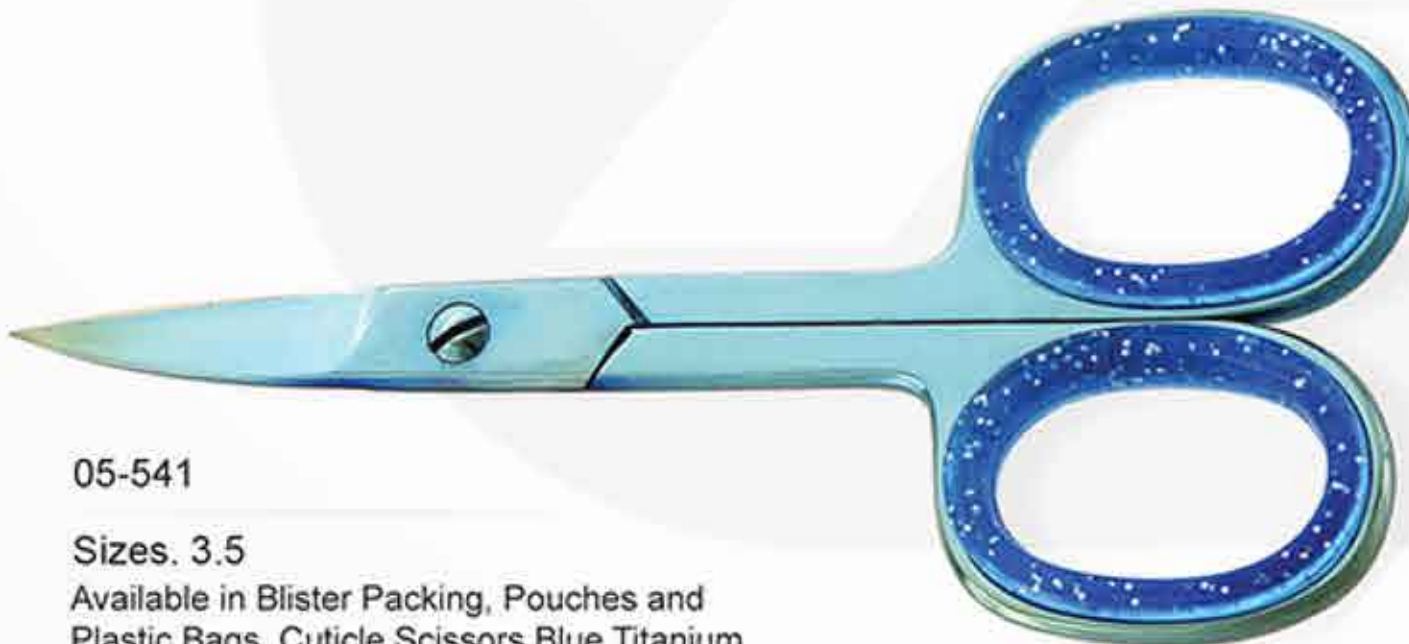

05-539

Sizes. 4.5

Available in Blister Packing, Pouches and Plastic Bags. Dissecting Scissors Blue Titanium coated, Adjustable. Screw, Curved

05-540

Sizes. 4.5

Available in Blister Packing, Pouches and Plastic Bags. Nail Scissors Blue Titanium coated, Adjustable. Screw, Curved