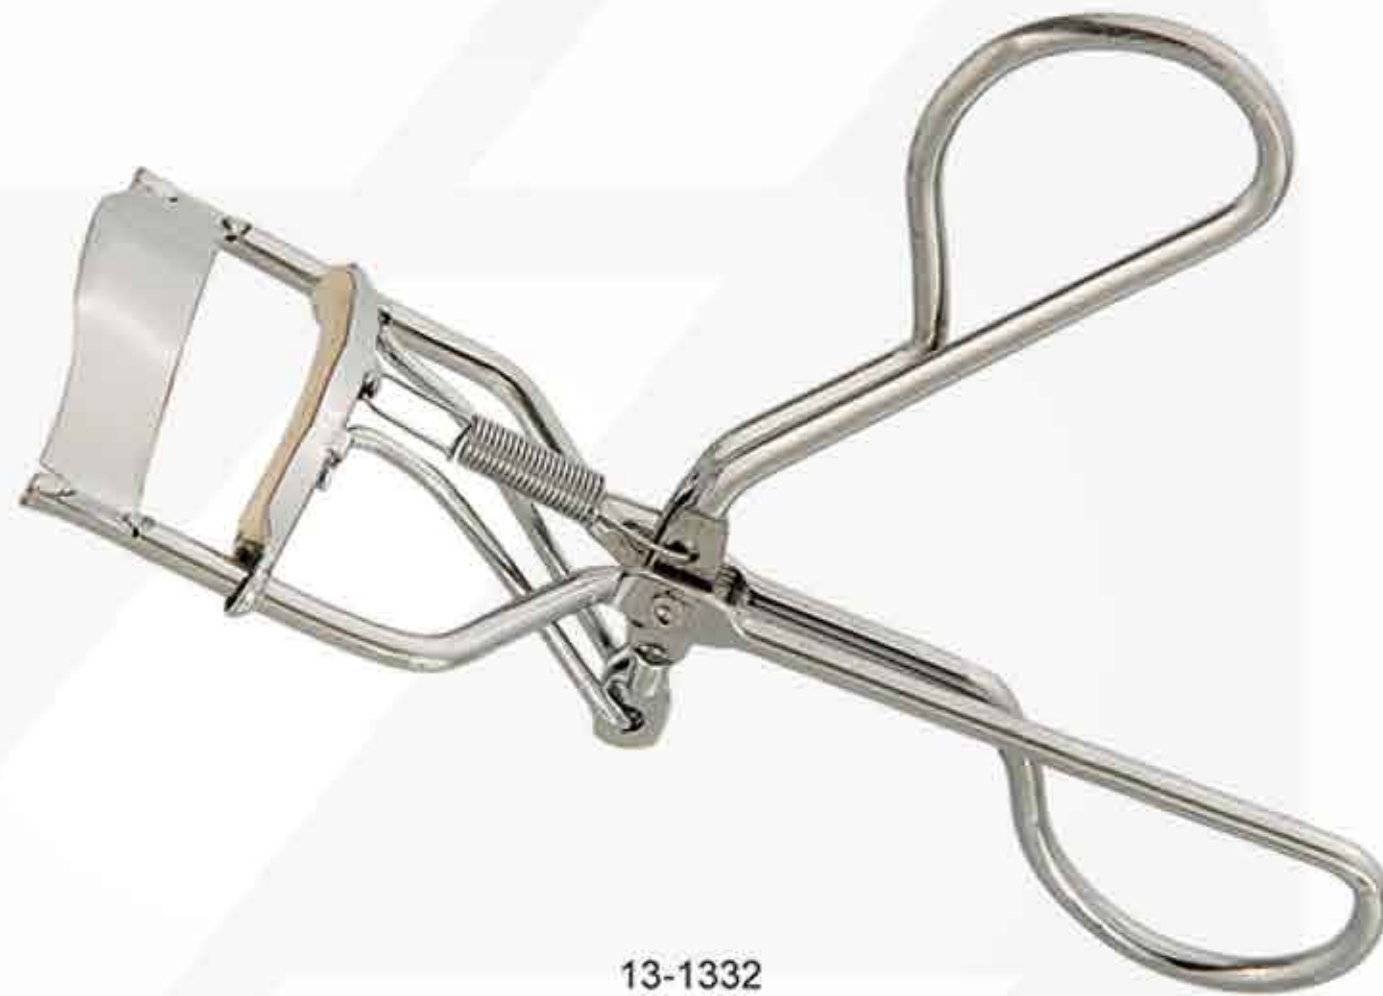

13-1332

Eyelash Tweezer This all purpose tweezers is ideal for facial hairs, bikini lines and other unwanted body hair. Available in slanted, straight and pointed tips.